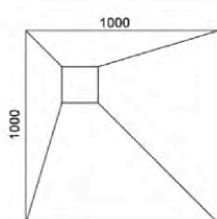

For trays with corner waste - Waste is positioned 210mm from the edge of the tray to the centre of the waste.

Rotate tray base for best waste position

Trays can be trimmed on site to exact requirement

Square Shower Base for Square Drain - Offset Waste Description	Dimension (mm)	Thickness at Edge (mm)	Square Drain size (mm)	Exc. VAT	Inc. VAT
Square tray, shower base	800 x 800	20	120 x 120	£109.00	£130.80
Square tray, shower base	900 x 900	20	120 x 120	£141.00	£169.20
Square tray, shower base	1000 x 1000	30	120 x 120	£192.00	£230.40
Square tray, shower base	1200 x 1200	30	120 x 120	£276.00	£331.20
Rectangular Shower Base for Square Drain - Centre Waste Description	Dimension (mm)	Thickness at Edge (mm)	Square Drain size (mm)	Exc. VAT	Inc. VAT
Rectangular tray, shower base	1200 x 900	30	150 x 150	£188.00	£225.60
Rectangular tray, shower base	1400 x 900	30	150 x 150	£218.00	£261.60
Rectangular tray, shower base	1500 x 900	30	150 x 150	£234.00	£280.50
Rectangular tray, shower base	1600 x 800	30	150 x 150	£223.00	£267.60
Rectangular tray, shower base	1700 x 800	30	150 x 150	£238.00	£285.60
Square drains including flange, membrane and trap Description	Drain Size (mm)			Exc. VAT	Inc. VAT
Pure, square drain - for Square tray	120 x 120			£109.00	£130.80
Zonda, square drain - for Square tray	120 x 120			£109.00	£130.80
Mistral, square drain - for Square tray	120 x 120			£109.00	£130.80
Zonda, square drain - for Rectangular trays	150 x 150			£134.00	£160.80
Pure, square drain - for Rectangular trays	150 x 150			£134.00	£160.80
Mistral, square drain - for Rectangular trays	150 x 150			£134.00	£160.80
Shower Base Sealing Kit - see p193 for full kit details				£112.00	£134.40