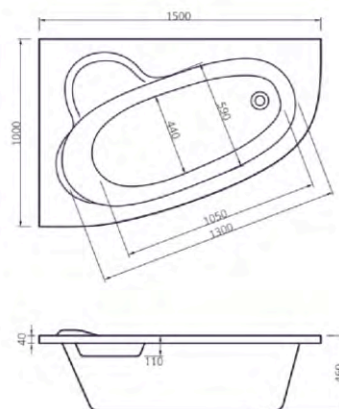

Whirlpool Options Available
See p112 - 121

Available Left Hand or Right Hand - pictured Left Hand