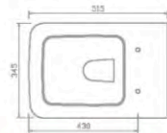

Also available:

Cornell back-to-wall pan & soft close seat	CO-W225	£202.00	£242.40

Cornell Back-to-Wall Pan