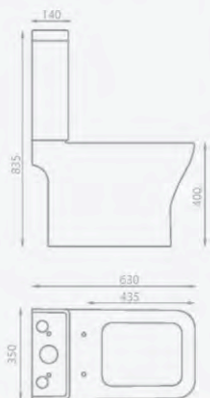

Total Suite price £1,958.00 **£2,447.50**

Also shown with:

Ref.	Exc. VAT	Inc. VAT
ASC6806-80	£174.00	£217.50
EME-12X5	£254.00	£317.50

Also available:

Aston 1700 x 800 freestanding bath with Option 5 Whirlpool System	£3,958.00	£4,947.50

System includes:

6 x Back Mini Jets • 6 x Foot Mini Jets • 6 x Water Jets at the base of the bath • Blue spa light