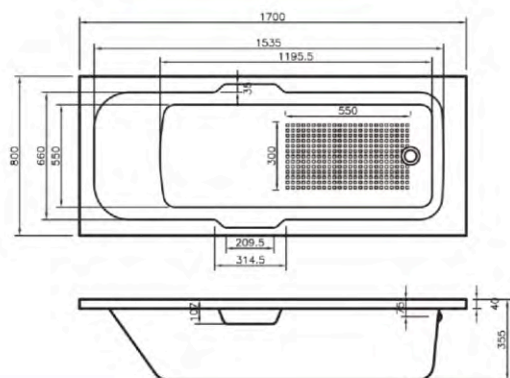

Carolina & Virginia

1400 x 700 to 1700 x 700 • 1700 x 700 & 1700 x 800

1 - Carolina bath = £165.60 Inc. VAT
2 - Virginia bath from = £220.80 Inc. VAT

Carolina Single ended bath - see size options detailed right

Description	Dimensions	Exc. VAT	Inc. VAT
Carolina	1400 x 700	£138.00	£165.60
Carolina	1500 x 700	£138.00	£165.60
Carolina	1600 x 700	£138.00	£165.60
Carolina	1700 x 700	£138.00	£165.60

*Also see 1800 Carmen option on P96

Whirlpool Options Available
See p112 - 121

Virginia Twin Grippped with Anti-slip base - see size options detailed right

With Anti-Slip Base

Description	Dimensions	Exc. VAT	Inc. VAT	Exc. VAT	Inc. VAT
Virginia Twin Grippped	1700 x 700	£184.00	£220.80	£240.00	£288.00
Virginia Twin Grippped	1700 x 800	£216.00	£259.20	-	-

Selection of bath panels available: p110-111

Whirlpool Options Available
See p112 - 121