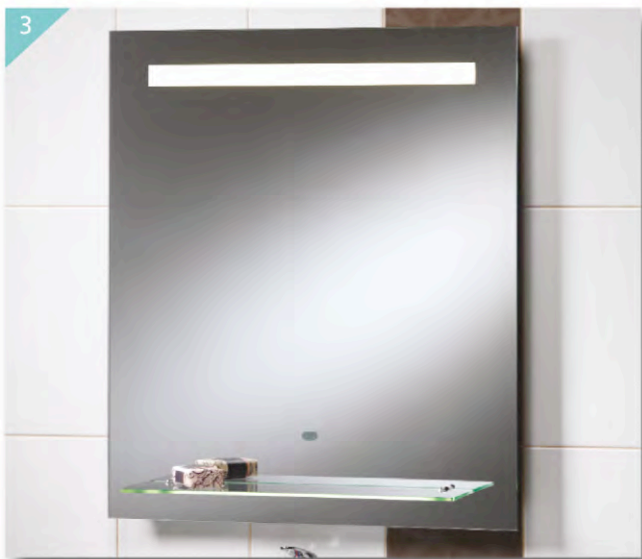

Ascent Mirrors

3) Priory mirror 600W x 700H