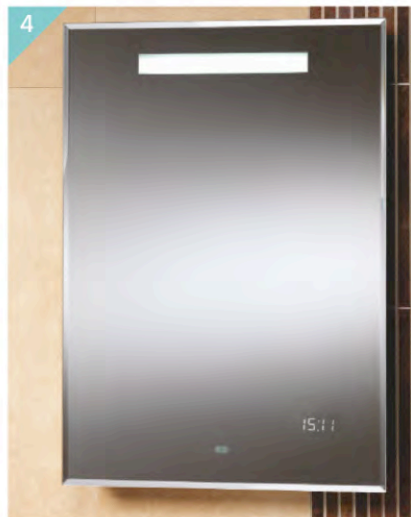

# Genesis Mirrors

1) Amazon mirror - features Integrated LED lights 500W x 600H

2) Discovery mirror - features integrated LED lights & LED clock 700W x 600H

3) Ferrara mirror 500W x 700H

4) Milan mirror 500W x 700H