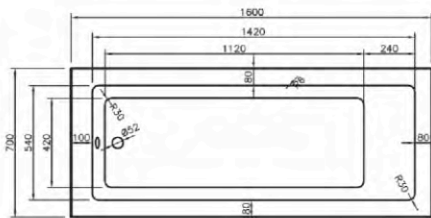

Bath height 420mm (exc. feet)