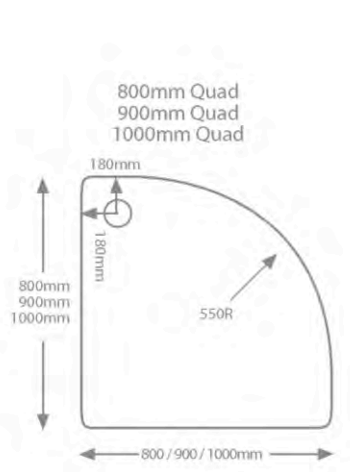

QX 80mm Universal Cast Stone Trays

5 Year guarantee on Trays