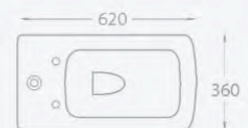

Also available:

	Ref.	Exc. VAT	Inc. VAT
Montana 550 x 433 semi-recessed basin (1TH only)	MON-TI11	£106.00	£127.20
Montana back-to-wall pan only	MON-TI05	£166.00	£199.20
Montana soft close seat	MON-TI07	£58.00	£69.60