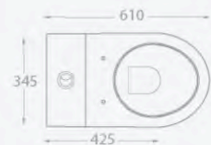

Bath options also available

Whirlpool

**Basin components**

	Ref.	Exc. VAT	Inc. VAT
Eden 50 base unit - 490 x 345 - gloss white	ED50W	£108.00	£129.60
Eden 50 curved resin basin - 500 x 350	ED50BS	£112.00	£134.40
Ohio basin mono inc. click-clack waste	OH05CP	£81.00	£97.20