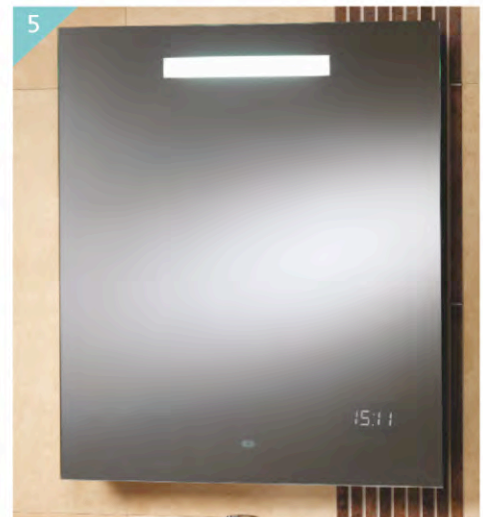

# Genesis Mirrors

1) Amazon mirror - features Integrated LED lights 500W x 600H

2) Discovery mirror - features integrated LED lights & LED clock 700W x 600H

3) Ferrara mirror 500W x 700H

4) Milan mirror 500W x 700H