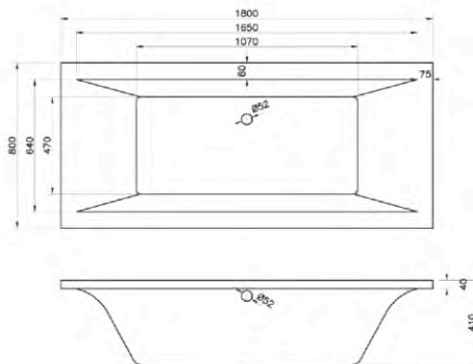

Selection of bath panels available: p110-111