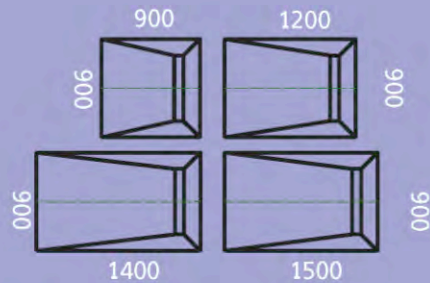

Linear Drain 600mm

Waste is positioned 192mm from the edge of the tray to the centre of the waste.