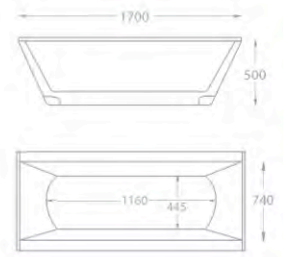

# Iconic Bath Specifications

**ICONIC  
BATHS**

BATHS

Cornell Contemporary bath 1650 x 790

Icon Bath 1750 x 830

Icon Bath 1900 x 830

Warwick Bath 1700 x 740

Romeo Bath 1500 x 750