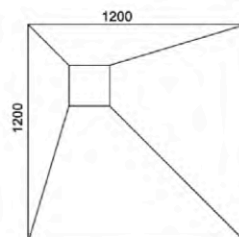

Zonda Square Drain Stainless steel grating in mirror finish

For trays with corner waste - Waste is positioned 210mm from the edge of the tray to the centre of the waste.

Rotate tray base for best waste position

Trays can be trimmed on site to exact requirement

Square Shower Base for Square Drain - Offset Waste Description	Dimension (mm)	Thickness at Edge (mm)	Square Drain size (mm)	Exc. VAT	Inc. VAT
Square tray, shower base	800 x 800	20	120 x 120	£109.00	£130.80
Square tray, shower base	900 x 900	20	120 x 120	£141.00	£169.20
Square tray, shower base	1000 x 1000	30	120 x 120	£192.00	£230.40
Square tray, shower base	1200 x 1200	30	120 x 120	£276.00	£331.20
Rectangular Shower Base for Square Drain - Centre Waste Description	Dimension (mm)	Thickness at Edge (mm)	Square Drain size (mm)	Exc. VAT	Inc. VAT
Rectangular tray, shower base	1200 x 900	30	150 x 150	£188.00	£225.60
Rectangular tray, shower base	1400 x 900	30	150 x 150	£218.00	£261.60
Rectangular tray, shower base	1500 x 900	30	150 x 150	£234.00	£280.50
Rectangular tray, shower base	1600 x 800	30	150 x 150	£223.00	£267.60
Rectangular tray, shower base	1700 x 800	30	150 x 150	£238.00	£285.60
Square drains including flange, membrane and trap Description	Drain Size (mm)			Exc. VAT	Inc. VAT
Pure, square drain - for Square tray	120 x 120			£109.00	£130.80
Zonda, square drain - for Square tray	120 x 120			£109.00	£130.80
Mistral, square drain - for Square tray	120 x 120			£109.00	£130.80
Zonda, square drain - for Rectangular trays	150 x 150			£134.00	£160.80
Pure, square drain - for Rectangular trays	150 x 150			£134.00	£160.80
Mistral, square drain - for Rectangular trays	150 x 150			£134.00	£160.80
Shower Base Sealing Kit - see p193 for full kit details				£112.00	£134.40