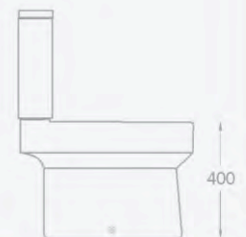

Also available:

	Ref.	Exc. VAT	Inc. VAT
Montana 550 x 433 semi-recessed basin (1TH only)	MON-TI11	£106.00	£127.20
Montana back-to-wall pan only	MON-TI05	£166.00	£199.20
Montana soft close seat	MON-TI07	£58.00	£69.60