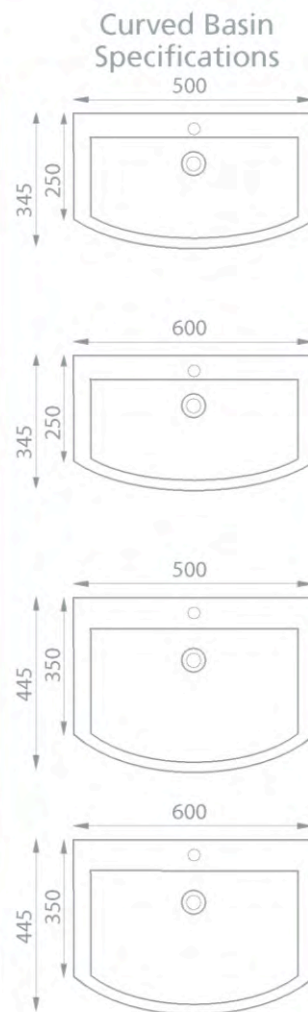

Eden Semi-Modular

1 - Eden 1800 WC combination = £704.40 Inc VAT

Full combination shown below is only available in 350mm depth
Available in Gloss White & Distressed Wood Finishes

1) Eden 1800, 350mm depth WC Combination - Gloss White

Eden 1800 WC Combination	Dimensions	Gloss White	Oak	Grey Walnut	Exc. VAT	Inc. VAT
		Ref.	Ref.	Ref.		
Eden 60 2 door base unit	600 x 345 x 800	ED60W	ED60O	ED60WN	£118.00	£141.60
Q-line 60 square resin basin	600 x 350	QXLINE600	QXLINE600	QXLINE600	£103.00	£123.60
Eden 60 WC base unit	600 x 345 x 800	ED60WCW	ED60WCO	ED60WCWN	£122.00	£146.40
Eden 30 4-drawer base unit	300 x 345 x 800	ED304DW	ED304DO	ED304DWN	£129.00	£154.80
Eden 30 1 door, 1-drawer base unit	300 x 345 x 800	ED301D1DW	ED301D1DO	ED301D1DWN	£115.00	£138.00
Eden 1800 WC Combination Total					£587.00	£704.40

Combination also shown with:

Options 60 mirror	600 x 740	19309	19309	19309	£63.00	£75.60
Ebony back-to-wall pan	-	BH21	BH21	BH21	£74.00	£88.80
Ebony seat	-	108051	108051	108051	£15.00	£18.00
Ebony Torbeck concealed cistern	-	CC22107C	CC22107C	CC22107C	£65.00	£78.00
Utah basin mono inc click-clack waste	-	UT05CP	UT05CP	UT05CP	£81.00	£97.20

FURNITURE