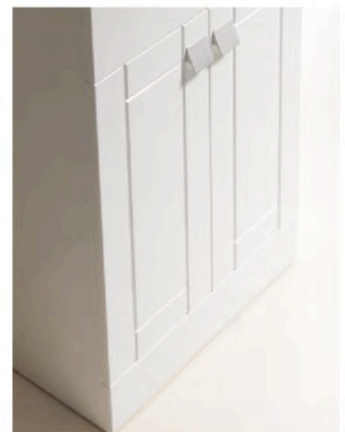

# NEW Destiny 50 & 60

1 - Destiny 50 combination = £272.40 Inc. VAT  
 2 - Destiny 100 combination = £410.40 Inc. VAT

Eden 50 curved resin basin

1) Destiny 50 Combination

2) Destiny 100 Semi-Modular Combination