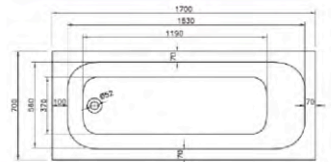

Carolina

10 Year guarantee on ceramics