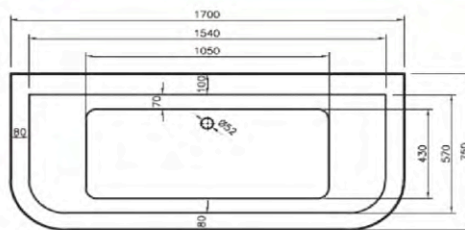

Description	Dimensions	Exc. VAT	Inc. VAT
Kansas bath only	1700 x 750	£212.00	£254.40
Kansas panel	1700 x 750	£132.00	£158.40
Bath Total		£344.00	£412.80