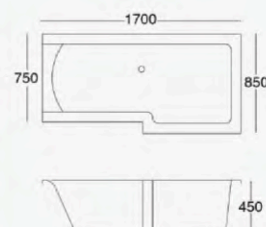

Bath options also available

Whirlpool