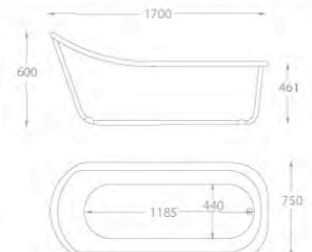

Diana Traditional Slipper Bath 1700 x 750