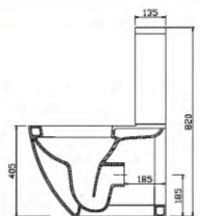

Ref.	Exc. VAT	Inc. VAT
QX-ORE1850	£1,341.00	£1,609.20

Cameo 5 hole bath shower mixer with curved spout

B1055	£359.00	£430.80
-------	---------	---------

Bath options also available

Whirlpool

**Basin components**