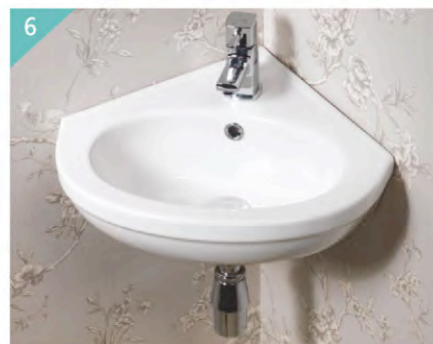

Available in 2 Size Options

Cloakroom basins	Dimensions	Ref.	Exc. VAT	Inc. VAT
1 Ebony 355 basin (1 or 2 TH)	355 x 255	BH10/BH09	£37.00	£44.40
2 Ebony 465 basin (1 or 2TH)	465 x 280	BH12/11	£42.00	£50.40
3 Ebony 510 basin (1 or 2TH)	510 x 230	BH16/15	£48.00	£57.60
4 Ebony offset basin (1TH - LH or RH) - RH pictured	420 x 285	CL-3068/CL-3002	£53.00	£63.60
5 Ebony corner basin (1TH)	515 x 420	BH07	£46.00	£55.20
6 Carolina corner basin (1TH)	480 x 430	UKB-B506-1	£39.00	£46.80
7 Ebony 'D' Shaped cloakroom basin (1TH)	450 x 330	BH14	£42.00	£50.40
8 Mirabelle Cottage cloakroom basin (1 or 2TH)*	500 x 380	MIR-104/124	£42.00	£50.40
9 Carolina 360 cloakroom basin (2TH)	360 x 261	UKB-B507-2	£33.00	£39.60
Carolina 450 cloakroom basin (2TH)	453 x 285	UKB-B508-2	£36.00	£43.20
Ascent Round bottle trap - Chrome - see p77		REF01	£34.00	£40.80
Ascent Square bottle trap - Chrome - see p77		REF02	£44.00	£52.80
QX bottle trap - as pictured on image 2		SBT07	£25.00	£30.00

*Basin can also be installed with the Mirabelle Pedestal - £24.00 Exc. VAT, £28.80 Inc. VAT