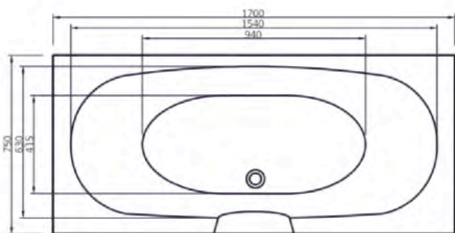

Whirlpool Options Available See p112 - 121