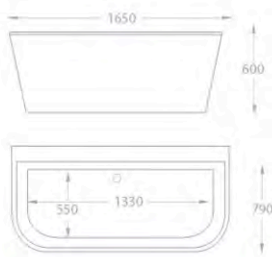

# Iconic Bath Specifications

**ICONIC  
BATHS**

BATHS

Cornell Contemporary bath 1650 x 790

Icon Bath 1750 x 830

Icon Bath 1900 x 830

Warwick Bath 1700 x 740

Romeo Bath 1500 x 750