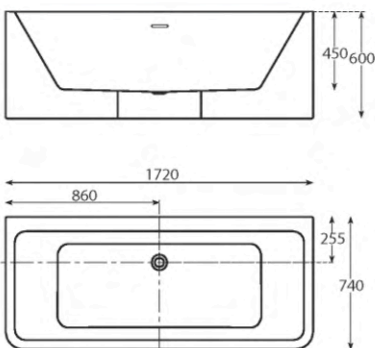

1) Utah freestanding bath one-piece freestanding bath

SUITABLE FOR MOST DECK-MOUNTED TAPS
SUITABLE FREESTANDING OR IN A CORNER

	L x W x H	Ref.	Exc. VAT	Inc. VAT
Utah freestanding bath				
Utah one-piece freestanding bath	1720 x 740 x 600	CE11009	£1,625.00	£1,950.00
Bath requires a pop-up bath waste				
QX bath pop-up waste		SW1908	£28.00	£33.60