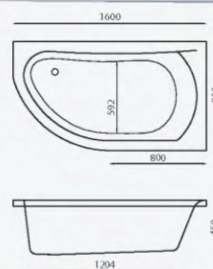

Standard spec Prices From

Description	Dimensions	Depth	Capacity (Ltrs)	Exc. VAT	Inc. VAT
Contura bath only	1490 x 1490	450	250	£415.00	£498.00
Contura panel only				£112.00	£134.40

Description	Dimensions	Depth	Capacity (Ltrs)	Exc. VAT	Inc. VAT
Elegancia Corner bath only	1600 x 900	430	190	£359.00	£430.80
Elegancia panel only				£84.00	£100.80

Superspec