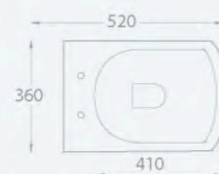

Total Suite price £2,147.00 **£2,576.40**

Also shown with:

	Ref	Exc VAT	Inc VAT
Eden 50 mirrored cabinet - oak - alternative options available on p267	ED50MCO	£97.00	£116.40
Quadratus 60 shelves - Mocha (each)	15132	£30.00	£36.00
Gemini 600 x 400 rail - chrome - alternative sizes available on p286	GEM-6X4	£166.00	£199.20