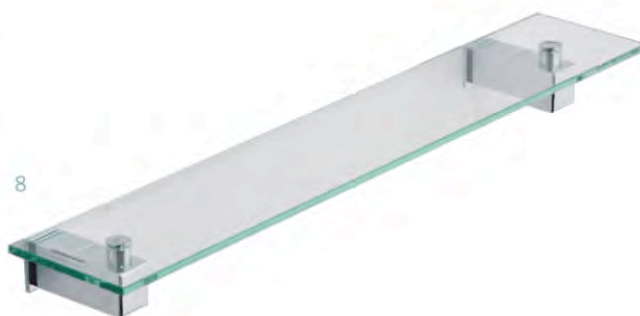

Product	Dimensions	Finish	Ref.	Exc. VAT	Inc. VAT
1 Utah Glass Cup & Holder	105mm x 98mm x 126mm	Chrome	KPY-026	£19.00	£22.80
2 Utah Soap Dish & Holder	110mm x 40mm x 126mm	Chrome	KPY-016	£19.00	£22.80
3 Utah Towel Ring	182mm x 122mm x 80mm	Chrome	KPY-004	£20.00	£24.00
4 Utah Roll Holder	163mm x 35mm x 80mm	Chrome	KPY-013	£17.00	£20.40
5 Utah Double Roll Holder	298.6mm x 35mm x 80mm	Chrome	KPY-023	£24.00	£28.80
6 Utah Towel Bar Small	465mm x 35mm x 80mm	Chrome	KPY-018	£27.00	£32.40
7 Utah Towel Bar Large	618mm x 35mm x 80mm	Chrome	KPY-024	£29.00	£34.80
8 Utah Glass shelf	560mm x 41mm x 100mm	Chrome	KPY-008	£37.00	£44.40