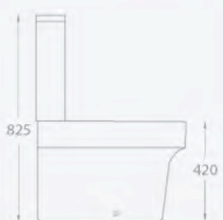

Total suite price £1,169.00 Inc. VAT £1,402.80

Also available:

	Ref.	Exc. VAT	Inc. VAT
Aston comfort raised close coupled pan only - 470mm high	AST-SU09	£218.00	£261.60
Aston close coupled cistern & fittings	AST-SU04	£61.00	£73.20
Aston soft close seat	AST-SU07	£65.00	£78.00
Aston back-to-wall pan only	AST-SU05	£166.00	£199.20
Aston soft close seat	AST-SU07	£65.00	£78.00
Montana 550 x 433 semi-recessed basin (1TH only)	MON-TI11	£106.00	£127.20
Evolution 1000 x 350 Mirror	19464	£60.00	£72.00