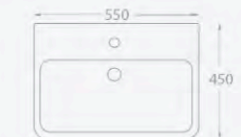

600mm Projection

WC components

	Ref.	Exc. VAT	Inc. VAT
Aston close coupled pan only	AST-SU06	£174.00	£208.80
Aston close coupled cistern & fittings	AST-SU04	£61.00	£73.20
Aston soft close seat	AST-SU07	£65.00	£78.00