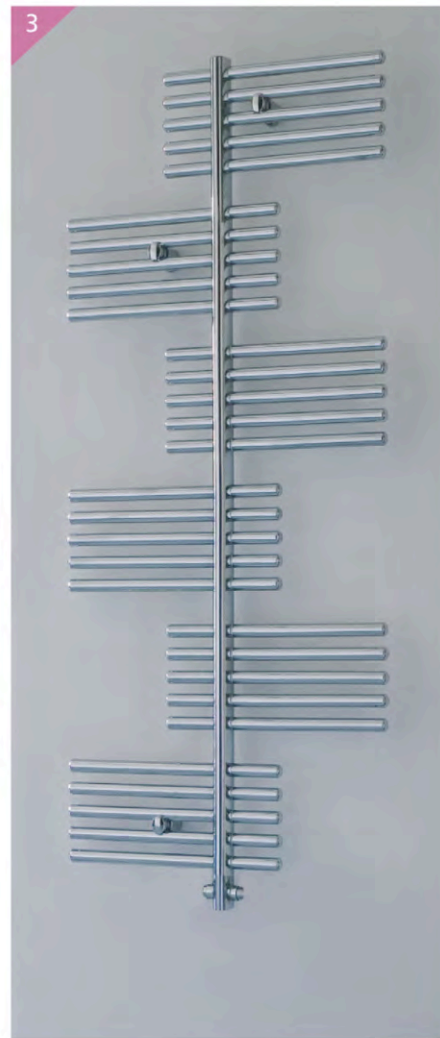

3) Scorpio rail - wall projection 90mm

1400 x 600 RAIL WILL BE SUPPLIED WITH HORIZONTAL BARS ON TOP OF VERTICAL BARS FOR USE WITH ELECTRIC ELEMENT

Virgo Ref.	Dimensions	Output (W)	Output (BTU)	Tapping (centres)	Finish	Exc. VAT	Inc. VAT
VIR-12X6	1200 x 600	326	1114	50	Chrome	£297.00	£356.40
VIR-14X6	1400 x 600	376	1284	50	Chrome	£348.00	£417.60

Scorpio	Dimensions	Output (W)	Output (BTU)	Tapping (centres)	Finish	Exc. VAT	Inc. VAT
SCO-15X6	1500 x 600	493	1682	50	Chrome	£414.00	£496.80