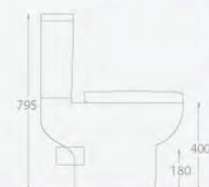

Basin components

	Ref.	Exc. VAT	Inc. VAT
Alaska 550 x 415 basin (1TH only)	ALA-ST01	£57.00	£68.40
Alaska pedestal	ALA-ST02	£18.00	£21.60
Ohio basin mono inc. click-clack waste	OHO5CP	£81.00	£97.20