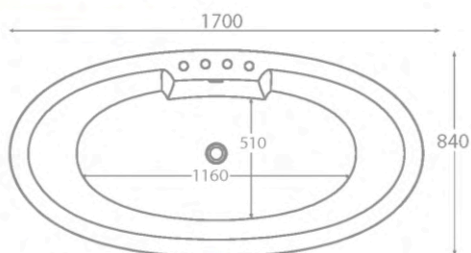

**Opal freestanding bath**

Opal freestanding bath with pre-fitted click-clack waste

**Dimensions**

L x W x H

1700 x 840 x 590

**Weight**

45kg

**Capacity (Ltrs)**