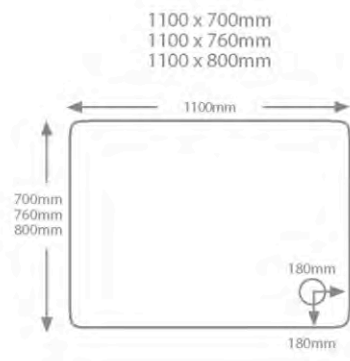

QX 80mm Universal Cast Stone Trays

5 Year guarantee on Trays