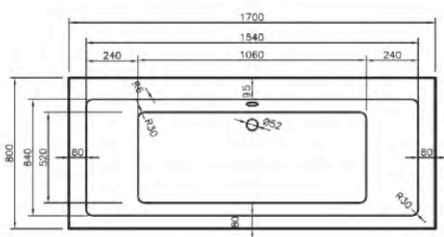

Bath height 420mm (exc. feet)