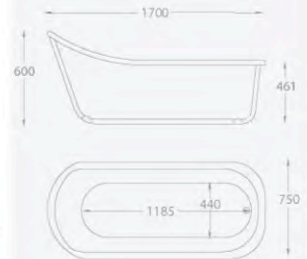

Basin components

	Ref.	Exc. VAT	Inc. VAT
Legend 580 x 470 basin (1 or 2TH)	LG003/4	£56.00	£67.20
Legend pedestal	LG-008	£23.00	£27.60
Edwardian basin taps	GS9201	£45.00	£54.00
QX plug and chain basin waste	101CP	£12.00	£14.40

Note: The Legend basin is not suitable for use with the Victorian Basin Mono (p78)