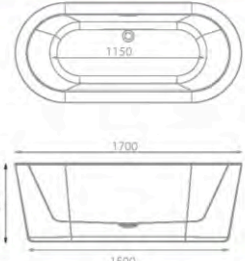

NEW Grosvenor Bath 1700 x 800