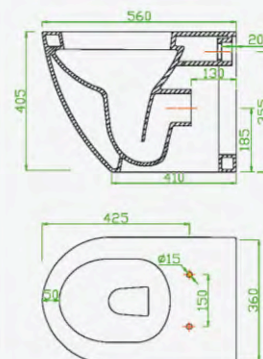

Total Suite price £1,806.00 £2,167.20

Also shown with:

	Ref.	Exc. VAT	Inc. VAT
Eden 60 mirrored cabinet - grey walnut	ED60MCWN	£119.00	£142.80

Also available:

Oregon basin mono, inc. click-clack waste	OR01CP	£87.00	£104.40
Oregon bath filler	OR02CP	£117.00	£140.40
Oregon bath shower mixer	OR03CP	£150.00	£180.00