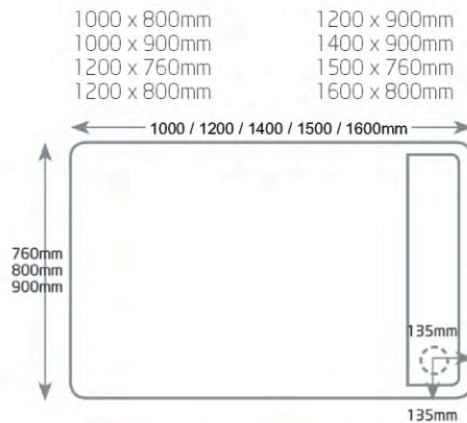

JT Natural trays

To order only

25 Year guarantee on Trays

COLOUR AVAILABILITY - NOTE: Final colour finish on the tray may vary from pictured image - samples are available on request.

JTNATURAL

INFINITY WASTE

With an incredibly discreet profile of just 40mm, the JTNATURAL™ is the perfect blend of sleek wet room styling and shower tray practicality. Our commitment to manufacturing innovation results in a solid surface tray that is as strong as it is stylish.

- Available as square, rectangular and quadrants
- Choice of five stunning colours
- Linear panel concealing a standard 90mm waste outlet (waste not included)
- 12 size options
- 25-year guarantee

JT Natural Tray Size		Colour		White	
		Exc. VAT	Inc. VAT	Exc. VAT	Inc. VAT
800 x 800	40mm solid surface tray, with Linear waste	£317.00	£380.40	£267.00	£320.40
900 x 900	40mm solid surface tray, with Linear waste	£393.00	£471.60	£331.00	£397.20
1000 x 800	40mm solid surface tray, with Linear waste	£487.00	£584.40	£411.00	£493.20
1000 x 900	40mm solid surface tray, with Linear waste	£516.00	£619.20	£424.00	£508.80
1200 x 760	40mm solid surface tray, with Linear waste	£550.00	£660.00	£463.00	£555.60
1200 x 800	40mm solid surface tray, with Linear waste	£550.00	£660.00	£463.00	£555.60
1200 x 900	40mm solid surface tray, with Linear waste	£550.00	£660.00	£463.00	£555.60
1400 x 900	40mm solid surface tray, with Linear waste	£629.00	£754.80	£530.00	£636.00
1500 x 760	40mm solid surface tray, with Linear waste	£629.00	£754.80	£545.00	£654.00
1600 x 800	40mm solid surface tray, with Linear waste	£707.00	£848.40	£596.00	£715.20
800 quad	40mm solid surface tray, with Linear waste	£317.00	£380.40	£267.00	£320.40
900 quad	40mm solid surface tray, with Linear waste	£393.00	£471.60	£331.00	£397.20