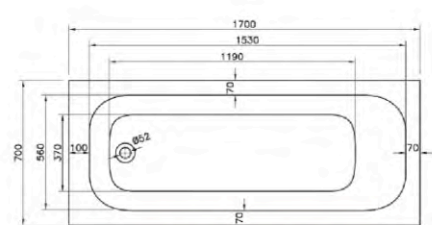

Bath height 400mm (exc. feet)