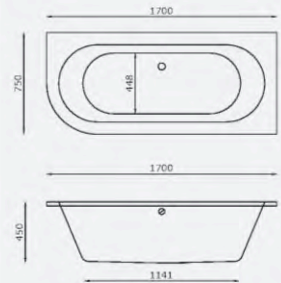

# Alaska

25 Year guarantee on ceramics

Image to the left shows the bath left hand. Main suite image shows the bath right hand.

**Bath components**

	Ref..	Exc. VAT	Inc. VAT
Henley 1700 x 750 Superspec offset freestanding bath & skirt LH or RH	HNO17/755	£571.00	£685.20
Alaska bath filler	AL04CP	£82.00	£98.40
QX bath plug & chain waste	SW1905	£15.00	£18.00