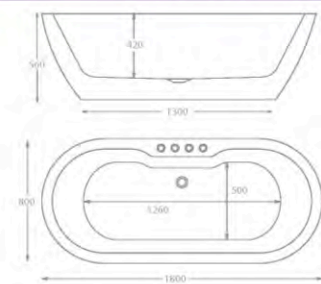

Grosvenor Freestanding Bath 1700 x 800

Duke Skirted Bath 1650 x 740

Duke Skirted Bath 1750 x 800

Stanford Skirted Bath 1700 x 750

NEW Grosvenor Bath 1700 x 800

Oregon Bath 1850 x 850

Opal Bath 1700 x 840

Harmony Bath 1800 x 800