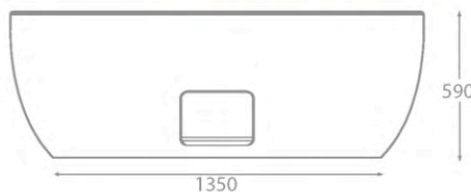

**Opal freestanding bath**

Opal freestanding bath with pre-fitted click-clack waste

**Dimensions**

L x W x H

1700 x 840 x 590

**Weight**

45kg

**Capacity (Ltrs)**