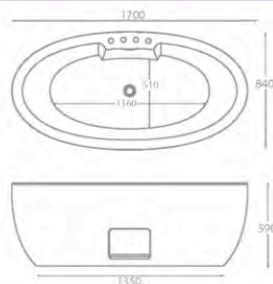

Grosvenor Freestanding Bath 1700 x 800

Duke Skirted Bath 1650 x 740

Duke Skirted Bath 1750 x 800

Stanford Skirted Bath 1700 x 750

NEW Grosvenor Bath 1700 x 800

Oregon Bath 1850 x 850

Opal Bath 1700 x 840

Harmony Bath 1800 x 800