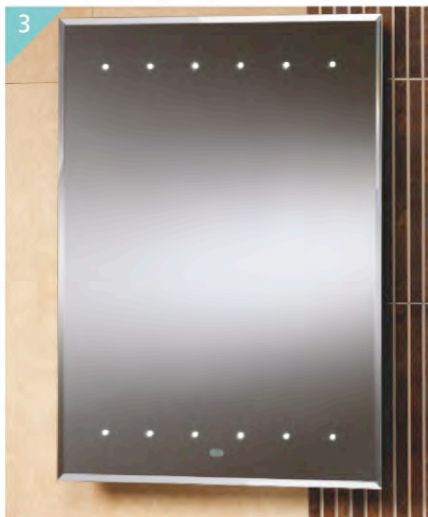

# Genesis Mirrors

1) Amazon mirror - features Integrated LED lights 500W x 600H

2) Discovery mirror - features integrated LED lights & LED clock 700W x 600H

3) Ferrara mirror 500W x 700H

4) Milan mirror 500W x 700H