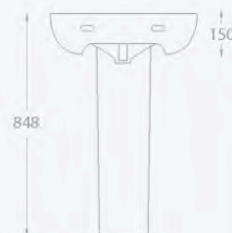

Basin components

	Ref.	Exc. VAT	Inc. VAT
Alaska 550 x 415 basin (1TH only)	ALA-ST01	£57.00	£68.40
Alaska pedestal	ALA-ST02	£18.00	£21.60
Ohio basin mono inc. click-clack waste	OHO5CP	£81.00	£97.20