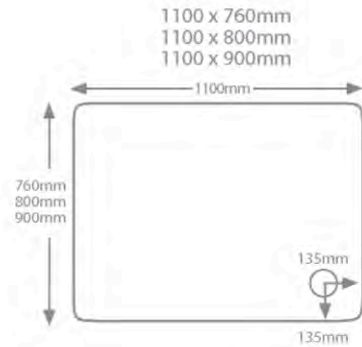

TRAYS

Ref.	Exc VAT	Inc VAT
QX Ascent 90mm shower trap and removable waste WFS48TCP	£13.00	£15.60