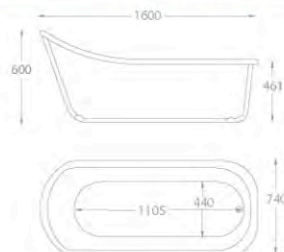

Diana Traditional Slipper Bath 1600 x 740