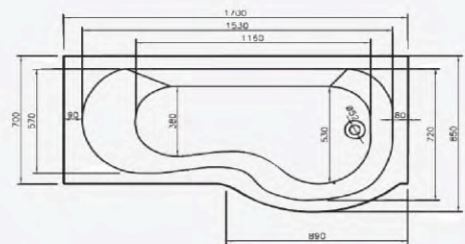

NEW Wooden Panel Options Available on P111

Bath height 410mm (exc. feet)

Description	Dimensions	Exc. VAT	Inc. VAT	Exc. VAT	Inc. VAT
California Shower Bath - available LH or RH	1500 x 700 (850 max)	£217.00	£260.40	-	-
California front panel	1500	£81.00	£97.20	-	-
California end panel	700	£46.00	£55.20	-	-
Discovery Universal shower bath screen (excluding towel rail)	1400 High	£129.00	£154.80	-	-
Total		£473.00	£576.60	-	-

Description	Dimensions	Exc. VAT	Inc. VAT	Exc. VAT	Inc. VAT
California Shower Bath - available LH or RH	1700 x 700 (850 max)	£217.00	£260.40	£283.00	£339.60
California front panel	1700	£81.00	£97.20	£81.00	£97.20
California end panel	700	£46.00	£55.20	£46.00	£55.20
Discovery Universal shower bath screen (excluding towel rail)	1400 High	£129.00	£144.00	£129.00	£154.80
Total		£473.00	£576.60	£539.00	£646.80