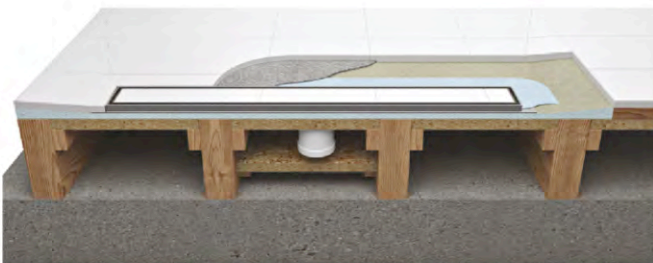

Installation

- Ascent Linear trays can be laid directly onto existing wooden or concrete floors but must be supported over it's entire area, including trap (see diagram).
- Wooden floors can be lowered by 'underboarding'. Removing the existing floor boards, fixing battens and plywood finishing level with the top of the joists.
- If the linear tray is to be laid onto the existing floor boards, they must be in good condition and must be screwed down at very close centres.
- When the linear tray is laid onto a concrete floor, the surface below the wetroom shower base must be perfectly flat, with a channel for the trap and waste pipe.
- Care must be taken, when preparing the slopes to the drain in all applications.

Trays can be trimmed on site to exact requirement

Linear pre-formed tray and drain using underboarding, including under trap