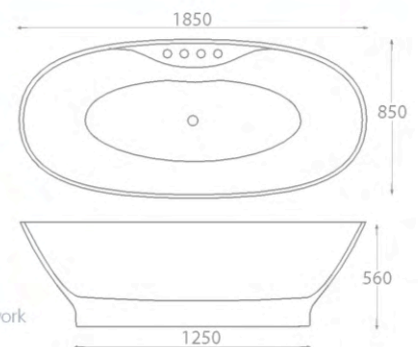

Oregon available with Option 4 Whisper Airspa System:
£3,938.00 Exc. VAT, £4,725.60 Inc. VAT

	Dimensions				
	L x W x H	Weight	Capacity (Ltrs)	Exc. VAT	Inc. VAT
Oregon freestanding bath					
Oregon freestanding bath with pre-fitted click-clack waste	1850 x 850 x 560	47kg	290	£1,341.00	£1,609.20
Pictured with:			Ref.		
Series 1, 5 hole bath shower mixer			B1055	£359.00	£430.80