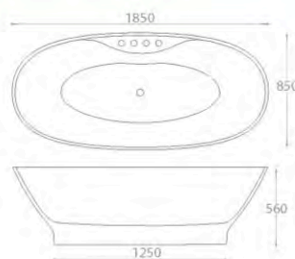

Grosvenor Freestanding Bath 1700 x 800

Duke Skirted Bath 1650 x 740

Duke Skirted Bath 1750 x 800

Stanford Skirted Bath 1700 x 750

NEW Grosvenor Bath 1700 x 800

Oregon Bath 1850 x 850

Opal Bath 1700 x 840

Harmony Bath 1800 x 800