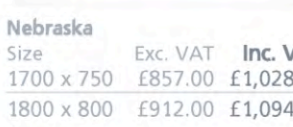

**Nebraska**

Size	Exc. VAT	Inc. VAT
1700 x 750	£857.00	£1,028.40
1800 x 800	£912.00	£1,094.40

*Superspec*

**Alabama**

Size	Exc. VAT	Inc. VAT
1700 x 750 <i>Superspec</i>	£857.00	£1,028.40