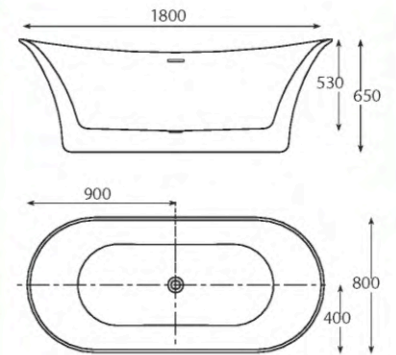

# Ohio One-Piece & Olympia One-Piece Baths

11800 x 800

1800 x 855

1 - Ohio bath = £1,838.40 Inc. VAT  
 2 - Olympia bath = from £1,340.40 Inc. VAT

**ICONIC  
BATHS**

BATHS

1) Ohio one-piece freestanding bath including click-clack waste