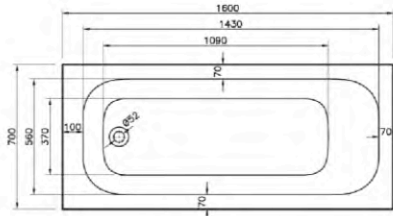

Bath height 400mm (exc. feet)