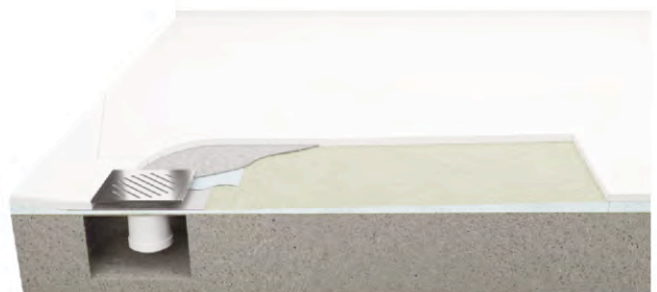

Square pre-formed tray and drain laid directly onto a concrete floor.