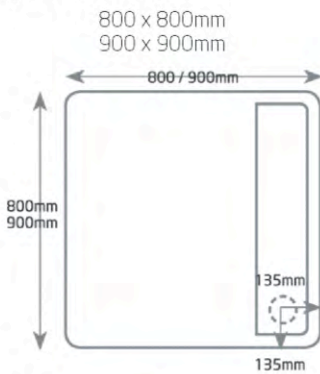

JT Natural trays

To order only

25 Year guarantee on Trays

COLOUR AVAILABILITY - NOTE: Final colour finish on the tray may vary from pictured image - samples are available on request.

JTNATURAL

INFINITY WASTE

With an incredibly discreet profile of just 40mm, the JTNATURAL™ is the perfect blend of sleek wet room styling and shower tray practicality. Our commitment to manufacturing innovation results in a solid surface tray that is as strong as it is stylish.

- Available as square, rectangular and quadrants
- Choice of five stunning colours
- Linear panel concealing a standard 90mm waste outlet (waste not included)
- 12 size options
- 25-year guarantee

JT Natural Tray Size		Colour		White	
		Exc. VAT	Inc. VAT	Exc. VAT	Inc. VAT
800 x 800	40mm solid surface tray, with Linear waste	£317.00	£380.40	£267.00	£320.40
900 x 900	40mm solid surface tray, with Linear waste	£393.00	£471.60	£331.00	£397.20
1000 x 800	40mm solid surface tray, with Linear waste	£487.00	£584.40	£411.00	£493.20
1000 x 900	40mm solid surface tray, with Linear waste	£516.00	£619.20	£424.00	£508.80
1200 x 760	40mm solid surface tray, with Linear waste	£550.00	£660.00	£463.00	£555.60
1200 x 800	40mm solid surface tray, with Linear waste	£550.00	£660.00	£463.00	£555.60
1200 x 900	40mm solid surface tray, with Linear waste	£550.00	£660.00	£463.00	£555.60
1400 x 900	40mm solid surface tray, with Linear waste	£629.00	£754.80	£530.00	£636.00
1500 x 760	40mm solid surface tray, with Linear waste	£629.00	£754.80	£545.00	£654.00
1600 x 800	40mm solid surface tray, with Linear waste	£707.00	£848.40	£596.00	£715.20
800 quad	40mm solid surface tray, with Linear waste	£317.00	£380.40	£267.00	£320.40
900 quad	40mm solid surface tray, with Linear waste	£393.00	£471.60	£331.00	£397.20