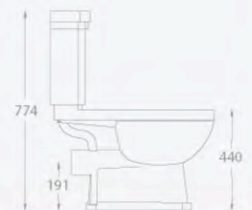

Total Suite price £907.00 **Inc. VAT** £1,088.40

Also shown with:

	Ref.	Exc. VAT	Inc. VAT
Options 50 mirror - alternative sizes available on p266	19314	£61.00	£73.20
Ohio towel ring	KCO-004	£24.00	£28.80
Royal Bajan 800 x 500 chrome rail	ROY-8X5	£215.00	£258.00

Alternative Bath Option - pictured bottom right:

Cornell 1650 x 790 freestanding bath inc. click-clack waste	QX-COR1650	£1,176.00	£1,411.20

Alternative Tap Option

Vermont basin mono inc. click-clack waste	VE01CP	£82.00	£98.40