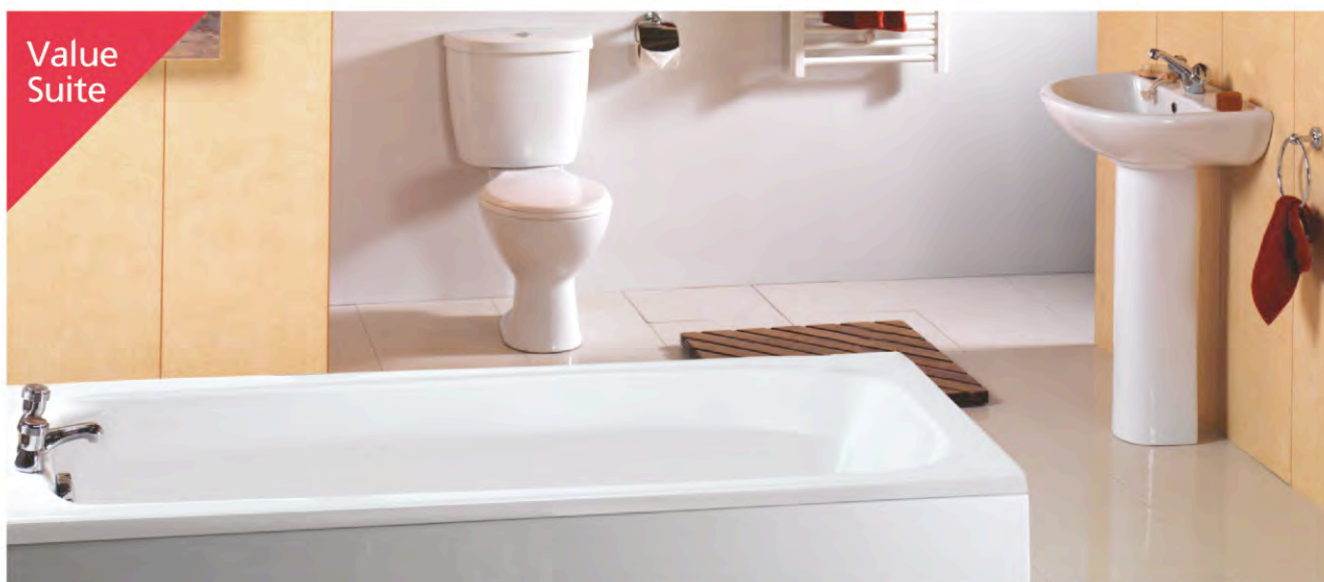

Ebony

10 Year guarantee on ceramics

Value Suite

Bath components

	Ref.	Exc. VAT	Inc. VAT
Carolina 1700 x 700 bath	CARO1700	£138.00	£165.60
Supastyle 1700 acrylic bath front panel - white	S/STY17	£26.00	£31.20
Ohio bath filler	OH04CP	£96.00	£115.20
QX bath waste inc plug and chain	SW1905	£15.00	£18.00

Basin components

	Ref.	Exc. VAT	Inc. VAT
Ebony 550 x 435 basin (1 or 2TH)	BH-PB012/13	£22.00	£26.40
Ebony pedestal	BH-PB003	£16.00	£19.20
Ohio basin mono inc. click-clack waste	OH05CP	£81.00	£97.20

Value Suite

700mm Projection

WC components

	Ref.	Exc. VAT	Inc. VAT
Ebony close coupled pan	BH-CL001	£42.00	£50.40
Ebony close coupled cistern & fittings	BH-CL002	£42.00	£50.40
Ebony seat**	108051	£15.00	£18.00
** Ebony soft close seat available	YHUF	£31.00	£37.20

Total Suite Price £493.00   £591.60

4-Piece Price inc. seat £137.00   £164.40