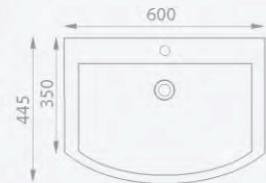

630mm Projection

WC components

	Ref.	Exc. VAT	Inc. VAT
Cornell close coupled pan & soft close seat	CO-W125	£220.00	£264.00
Cornell close coupled cistern & fittings	CO-T125	£80.00	£96.00

Total Suite price £2,016.00 Inc. VAT £2,419.20

Also shown with:

	Ref.	Exc. VAT	Inc. VAT
Options 60 mirror - 600 x 740	19309	£63.00	£75.60
Royal Bajan chrome towel rail - alternative sizes available on p284	ROY10X6	£262.00	£314.40