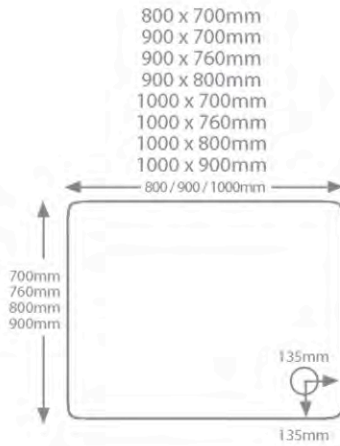

TRAYS

Ref.	Exc VAT	Inc VAT
QX Ascent 90mm shower trap and removable waste WFS48TCP	£13.00	£15.60