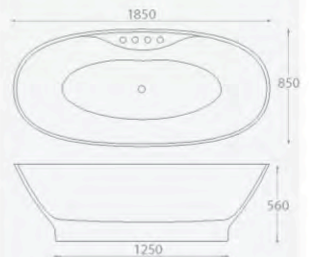

Oregon / Opal

25 Year guarantee on ceramics

Oregon Bath available with Option 4 Whisper Airspa System
£3,938.00 Exc. VAT
£4,725.60 Inc. VAT

Bath components

Oregon 1850 x 850 freestanding bath with pre-fitted click-clack waste

Ref.	Exc. VAT	Inc. VAT
QX-ORE1850	£1,341.00	£1,609.20

Cameo 5 hole bath shower mixer with curved spout

B1055	£359.00	£430.80

Bath options also available

Basin components

Oregon 560 x 440 basin (1TH only)

Ref.	Exc. VAT	Inc. VAT
OR-B115-1	£93.00	£111.60

Ohio/Oregon pedestal

OH-P102	£37.00	£44.40

Ohio basin mono inc. click-clack waste

OH05CP	£81.00	£97.20

615mm Projection

WC components

Opal rimless c/c pan & soft close seat

Ref.	Exc. VAT	Inc. VAT
OP-W152R	£283.00	£339.60

Opal close coupled cistern

OR-T151	£81.00	£97.20

Total Suite price

£2,275.00	£2,730.00

Also shown with:

Bologna mirror with LED lights & lit glass shelf

Ref.	Exc. VAT	Inc. VAT
QXM-G6	£88.00	£105.60

Ohio towel ring - chrome

KCO-004	£24.00	£28.80

Ohio glass soap dish & holder

KCO-016	£25.00	£30.00

Also available:

NEW Opal back-to-wall pan & soft close seat

OP-W252R	£242.00	£290.40