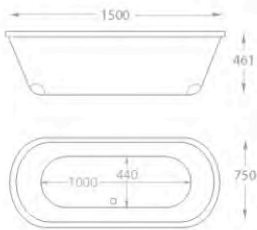

# Iconic Bath Specifications

**ICONIC  
BATHS**

BATHS

Cornell Contemporary bath 1650 x 790

Icon Bath 1750 x 830

Icon Bath 1900 x 830

Warwick Bath 1700 x 740

Romeo Bath 1500 x 750