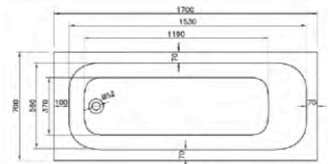

Bath options also available