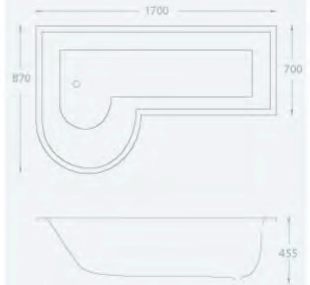

Bath options also available

Whirlpool

Furniture depth - 350mm.  
Also available 250mm Slimline depth.

**Furniture components**

	Depth	Ref.	Exc. VAT	Inc. VAT
Q-Line 60 base unit* - walnut	350mm	QSRB60	£178.00	£213.60
Carolina 520 x 420 semi-recessed basin (1TH)		UKB-B505	£47.00	£56.40
Q-Line 60 WC base unit - walnut	350mm	QWCB60	£127.00	£152.40
Q-Line 1500 worktop - Cappuccino (cut to size)	-	QWTSS1500	£347.00	£416.40
Q-Line 1800 plinth - walnut (cut to size)	-	QPL1800H	£22.00	£26.40
Ohio basin mono inc. click clack waste	-	OH05CP	£81.00	£97.20
QX concealed cistern - dual flush		FAC001	£35.00	£42.00