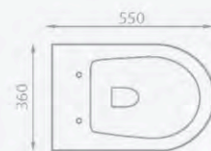

Bath options also available

Whirlpool