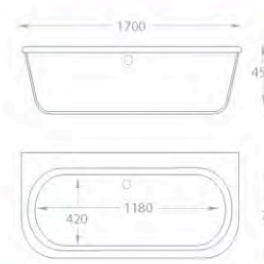

Romeo Bath 1700 x 750

Diana Traditional Slipper Bath 1600 x 740

Diana Traditional Slipper Bath 1700 x 750

Harvard Traditional Bath 1700 x 750

Aston Freestanding Bath 1800 x 800

Oxford Traditional Bath 1700 x 750