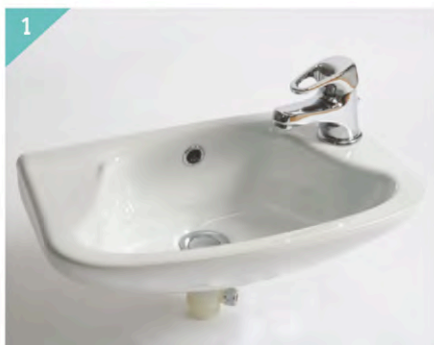

Available in 2 Size Options

Cloakroom basins	Dimensions	Ref.	Exc. VAT	Inc. VAT
1 Ebony 355 basin (1 or 2 TH)	355 x 255	BH10/BH09	£37.00	£44.40
2 Ebony 465 basin (1 or 2TH)	465 x 280	BH12/11	£42.00	£50.40
3 Ebony 510 basin (1 or 2TH)	510 x 230	BH16/15	£48.00	£57.60
4 Ebony offset basin (1TH - LH or RH) - RH pictured	420 x 285	CL-3068/CL-3002	£53.00	£63.60
5 Ebony corner basin (1TH)	515 x 420	BH07	£46.00	£55.20
6 Carolina corner basin (1TH)	480 x 430	UKB-B506-1	£39.00	£46.80
7 Ebony 'D' Shaped cloakroom basin (1TH)	450 x 330	BH14	£42.00	£50.40
8 Mirabelle Cottage cloakroom basin (1 or 2TH)*	500 x 380	MIR-104/124	£42.00	£50.40
9 Carolina 360 cloakroom basin (2TH)	360 x 261	UKB-B507-2	£33.00	£39.60
Carolina 450 cloakroom basin (2TH)	453 x 285	UKB-B508-2	£36.00	£43.20
Ascent Round bottle trap - Chrome - see p77		REF01	£34.00	£40.80
Ascent Square bottle trap - Chrome - see p77		REF02	£44.00	£52.80
QX bottle trap - as pictured on image 2		SBT07	£25.00	£30.00

*Basin can also be installed with the Mirabelle Pedestal - £24.00 Exc. VAT, £28.80 Inc. VAT