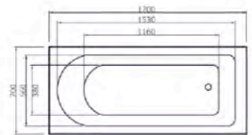

Bath options also available

Whirlpool

**Basin components**

	Ref.	Exc. VAT	Inc. VAT
Eden 50 base unit - 490 x 345 - gloss white	ED50W	£108.00	£129.60
Eden 50 curved resin basin - 500 x 350	ED50BS	£112.00	£134.40
Ohio basin mono inc. click-clack waste	OH05CP	£81.00	£97.20