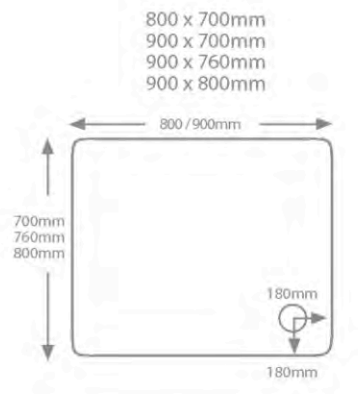

QX 80mm Universal Cast Stone Trays

5 Year guarantee on Trays