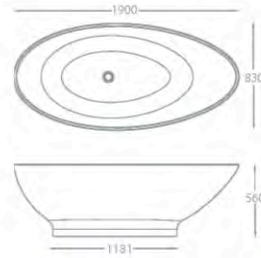

# Iconic Bath Specifications

**ICONIC  
BATHS**

BATHS

Cornell Contemporary bath 1650 x 790

Icon Bath 1750 x 830

Icon Bath 1900 x 830

Warwick Bath 1700 x 740

Romeo Bath 1500 x 750