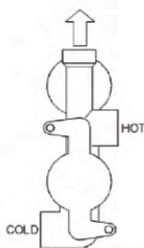

Shower Valve Options - Req 0.2 bar pressure min

Description	Ref.	Exc. VAT	Inc. VAT
With Nevada Square Handles	SVS-1001-S	£286.00	£343.20
With Ohio Round Handles	SVR-1001-S	£278.00	£333.60
With Trio Cross-Head Handles	SVC-1001-S	£286.00	£343.20