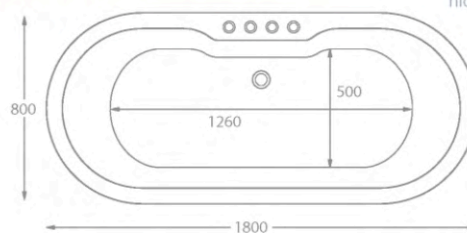

# Harmony bath

1800 x 800

**ICONIC  
BATHS**

1 - Harmony bath = £1,603.20 Inc. VAT

Harmony 1800 x 800 freestanding bath with pre-fitted click-clack waste

Bath overhead detailing tap ledge

Back of bath showing tap ledge and hidden pipework