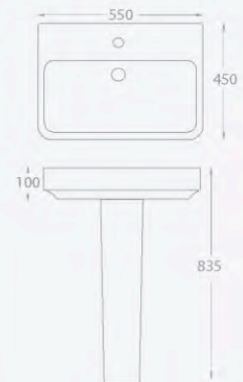

WC components

Cornell close coupled pan & soft close seat

Cornell close coupled cistern & fittings

Ref.	Exc. VAT	Inc. VAT
CO-W125	£220.00	£275.00
CO-T125	£80.00	£100.00