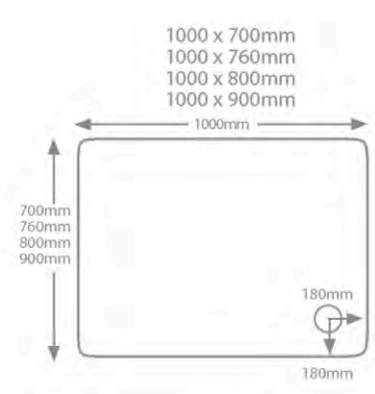

QX 80mm Universal Cast Stone Trays

5 Year guarantee on Trays