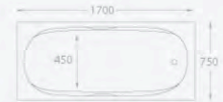

Basin components

	Ref.	Exc. VAT	Inc. VAT
Aston 550 x 450 basin (1TH only)	AST-SU01	£82.00	£98.40
Aston pedestal	AST-SU02	£41.00	£49.20
Ohio basin mono inc click-clack waste	OH05CP	£81.00	£97.20