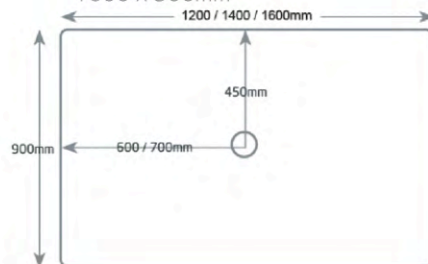

1200 x 900mm
1400 x 900mm
1600 x 900mm