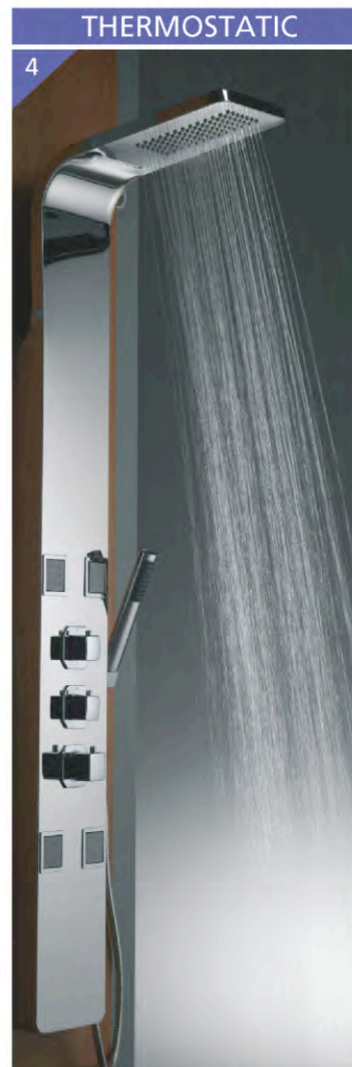

£420.00 Inc. VAT
4) Nevada Shower Column - Req. 2 bar pressure minimum

Product	Ref.	Exc VAT	Inc VAT
1) Trio exposed manual valve with riser rail - Req. 1.5 bar pressure minimum	TRX10	£236.00	£283.20
2) Alaska exposed manual valve with riser rail - Req. 1.5 bar pressure minimum	AL06CP	£236.00	£283.20
3) Ascot Square exposed thermostatic shower valve - Req. 1.5 bar pressure minimum	ASCOT-07	£107.00	£128.40
Ascot Square shower kit with handset and hose	ASSQKIT	£84.00	£100.80
4) Nevada Shower including Rainfall shower head, shower handset & hose and 4 square bodyjets - 1500 X 200mm - Req. 2 bar pressure minimum	FLS-1303-3	£350.00	£420.00

SHOWERS