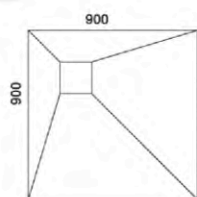

For trays with corner waste - Waste is positioned 210mm from the edge of the tray to the centre of the waste.

Rotate tray base for best waste position

Trays can be trimmed on site to exact requirement

Square Shower Base for Square Drain - Offset Waste Description	Dimension (mm)	Thickness at Edge (mm)	Square Drain size (mm)	Exc. VAT	Inc. VAT
Square tray, shower base	800 x 800	20	120 x 120	£109.00	£130.80
Square tray, shower base	900 x 900	20	120 x 120	£141.00	£169.20
Square tray, shower base	1000 x 1000	30	120 x 120	£192.00	£230.40
Square tray, shower base	1200 x 1200	30	120 x 120	£276.00	£331.20
Rectangular Shower Base for Square Drain - Centre Waste Description	Dimension (mm)	Thickness at Edge (mm)	Square Drain size (mm)	Exc. VAT	Inc. VAT
Rectangular tray, shower base	1200 x 900	30	150 x 150	£188.00	£225.60
Rectangular tray, shower base	1400 x 900	30	150 x 150	£218.00	£261.60
Rectangular tray, shower base	1500 x 900	30	150 x 150	£234.00	£280.50
Rectangular tray, shower base	1600 x 800	30	150 x 150	£223.00	£267.60
Rectangular tray, shower base	1700 x 800	30	150 x 150	£238.00	£285.60
Square drains including flange, membrane and trap Description	Drain Size (mm)			Exc. VAT	Inc. VAT
Pure, square drain - for Square tray	120 x 120			£109.00	£130.80
Zonda, square drain - for Square tray	120 x 120			£109.00	£130.80
Mistral, square drain - for Square tray	120 x 120			£109.00	£130.80
Zonda, square drain - for Rectangular trays	150 x 150			£134.00	£160.80
Pure, square drain - for Rectangular trays	150 x 150			£134.00	£160.80
Mistral, square drain - for Rectangular trays	150 x 150			£134.00	£160.80
Shower Base Sealing Kit - see p193 for full kit details				£112.00	£134.40