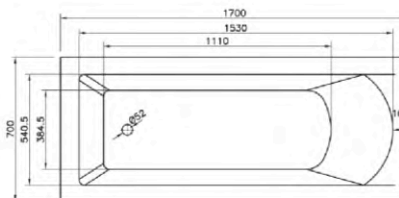

Description	Dimensions	Exc. VAT	Inc. VAT
Eden	1700 x 700	£205.00	£246.00
Eden	1700 x 800	£235.00	£282.00

Bath height 410mm (exc. feet)