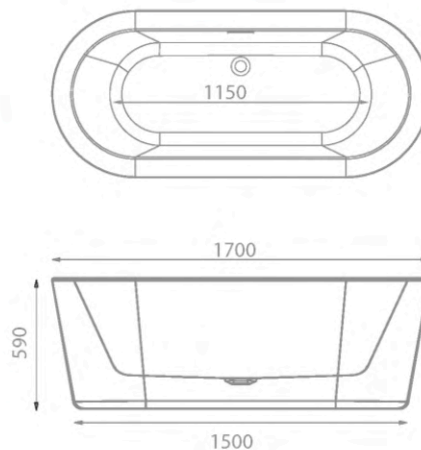

Dimensions	Weight	Capacity (Ltrs)	Exc. VAT	Inc. VAT
		L x W x H				
Grosvenor freestanding bath						
Grosvenor freestanding bath with pre-fitted click-clack waste		1700 x 750	-	-	£989.00	£1,186.80
Pictured with:			Ref.			
Opal bath filler			ASC-8624		£98.00	£117.60