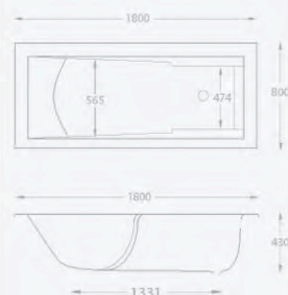

Slimline furniture depth - 250mm

**Furniture components**

	Depth	Ref.	Exc. VAT	Inc. VAT
Eden 60 slimline base unit - grey walnut	250mm	ED60SWN	£115.00	£138.00
Eden 60 slimline curved basin	-	ED60SB5	£124.00	£148.80
Eden 60 slimline WC unit - grey walnut	250mm	ED60SWCWN	£112.00	£134.40
Ohio basin mono inc. click-clack waste	-	OH05CP	£81.00	£97.20
QX concealed cistern - dual flush	-	FAC001	£35.00	£42.00