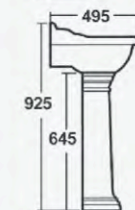

**Basin components**

	Ref	Exc VAT	Inc VAT
Mirabelle Cottage 600 x 495 basin (1 or 2TH)	MIR-102/122	£72.00	£86.40
Mirabelle Cottage pedestal	MIR-103	£24.00	£28.80
Edwardian long spout basin taps	GS9201	£45.00	£54.00