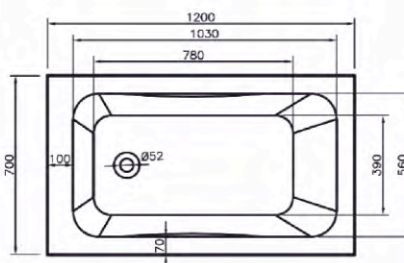

Description	Dimensions	Exc. VAT	Inc. VAT
Dakota bath only	1200 x 700	£138.00	£165.60