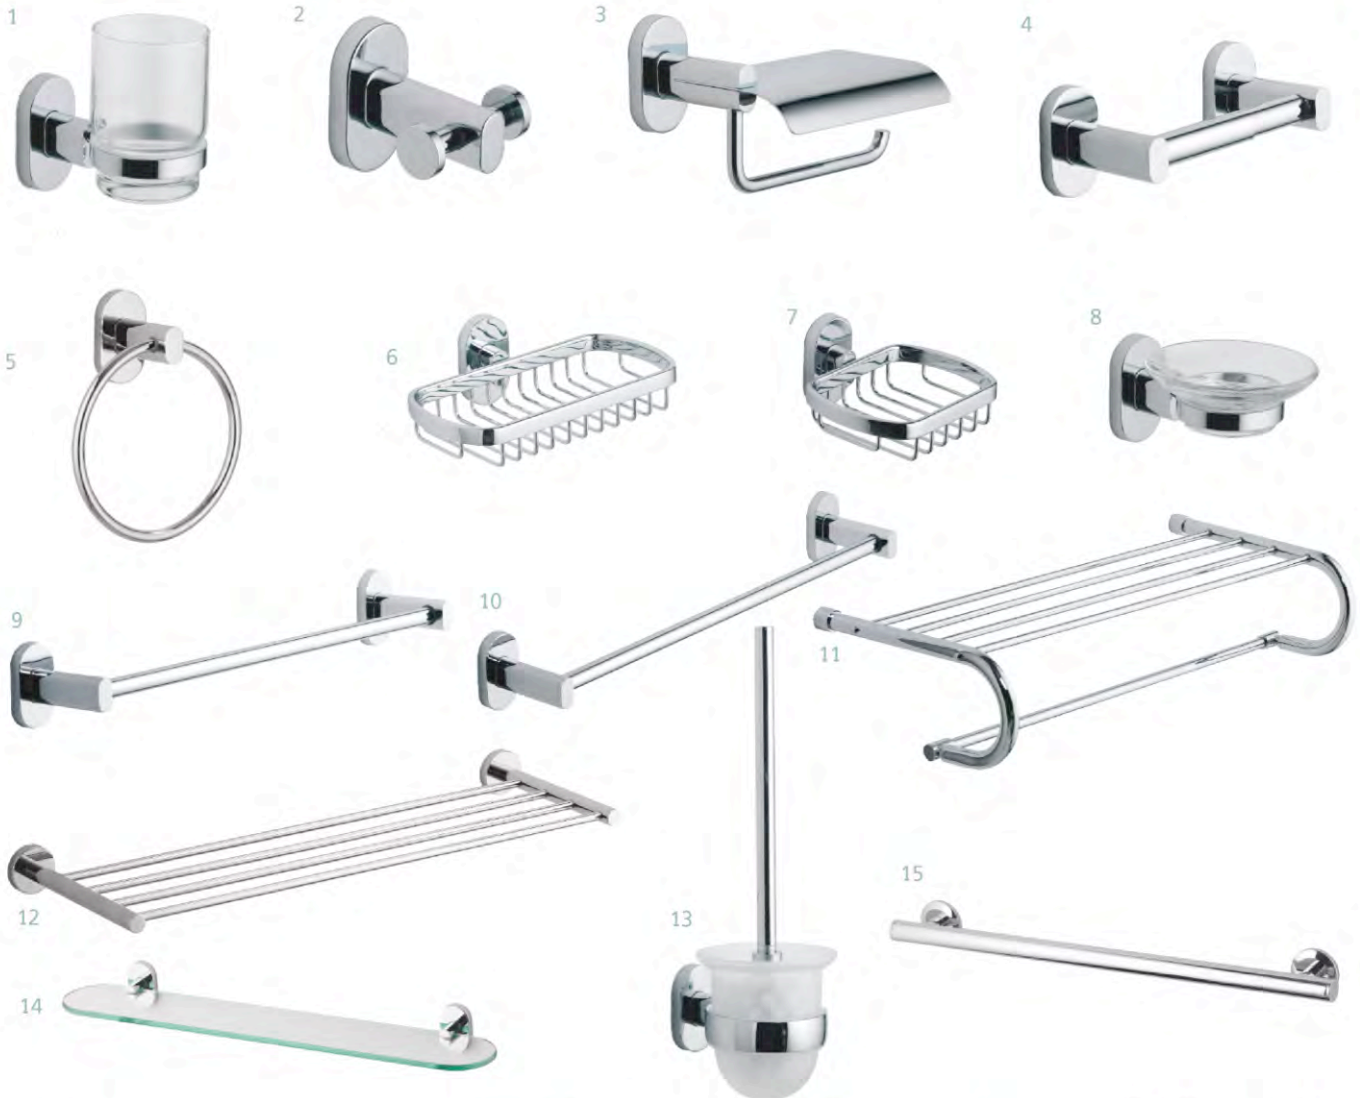

5 Year guarantee on Accessories

Product	Dimensions	Finish	Ref.	Exc. VAT	Inc. VAT
1 Ohio Glass Cup & Holder	67mm x 111mm x 118mm	Chrome	KCO-026	£25.00	£30.00
2 Ohio Double Robe Hook	62mm x 70mm x 74mm	Chrome	KCO-025	£23.00	£27.60
3 Ohio Roll Holder with Cover	162mm x 99mm x 115mm	Chrome	KCO-033	£34.00	£40.80
4 Ohio Roll Holder	188mm x 70mm x 85mm	Chrome	KCO-003	£35.00	£42.00
5 Ohio Towel Ring	152mm x 183mm x 75mm	Chrome	KCO-004	£24.00	£28.80
6 Ohio Soap Basket Large	203mm x 70mm x 126mm	Chrome	KCO-002	£41.00	£49.20
7 Ohio Soap Basket Small	127mm x 70mm x 126mm	Chrome	KCO-022	£33.00	£39.60
8 Ohio Glass Soap Dish & Holder	110mm x 70mm x 138mm	Chrome	KCO-016	£25.00	£30.00
9 Ohio Towel Bar Large	645mm x 70mm x 85mm	Chrome	KCO-024	£44.00	£52.80
10 Ohio Towel Bar Small	493mm x 70mm x 85mm	Chrome	KCO-018	£42.00	£50.40
11 Ohio Shelf with Towel Bar	610mm x 128mm x 270mm	Chrome	KCO-203	£90.00	£108.00
12 Ohio Towel Shelf	610mm x 50mm x 260mm	Chrome	KRD-009A	£73.00	£87.60
13 Ohio WC Brush & Glass Holder	110mm x 360mm x 130mm	Chrome	KCO-010	£42.00	£50.40
14 <b>NEW</b> Ohio Glass Shelf	609mm x 70mm x 120mm	Chrome	KCO-008	£37.00	£44.40
15 <b>NEW</b> Ohio Grab Rail	497mm x 78mm x 80mm	Chrome	KGB-001-0012	£47.00	£56.40