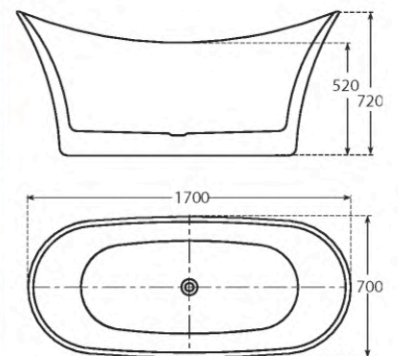

Dimensions L x W x H	Ref.	Exc. VAT	Inc. VAT
Portobello Freestanding Bath				
Portobello one-piece freestanding bath including click-clack waste	1590 x 680 x 800	CE11012	£1,308.00	£1,569.60
Harrow Freestanding Bath				
Harrow one-piece freestanding bath including click-clack waste	1700 x 700 x 720	CE11013	£1,433.00	£1,719.60