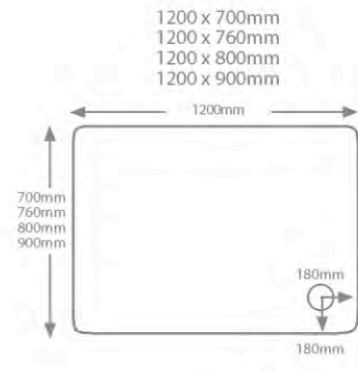

QX 80mm Universal Cast Stone Trays

5 Year guarantee on Trays