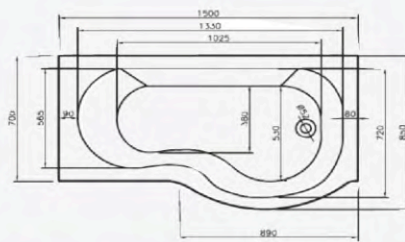

Whirlpool options available

NEW Wooden Panel Options Available on P111

Bath height 410mm (exc. feet)

Description	Dimensions	Exc. VAT	Inc. VAT	Exc. VAT	Inc. VAT
California Shower Bath - available LH or RH	1500 x 700 (850 max)	£217.00	£260.40	-	-
California front panel	1500	£81.00	£97.20	-	-
California end panel	700	£46.00	£55.20	-	-
Discovery Universal shower bath screen (excluding towel rail)	1400 High	£129.00	£154.80	-	-
<b>Total</b>		<b>£473.00</b>	<b>£576.60</b>	-	-