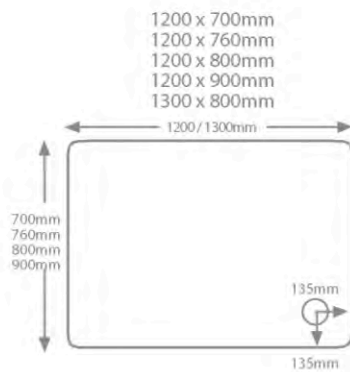

TRAYS

Ref.	Exc VAT	Inc VAT
QX Ascent 90mm shower trap and removable waste WFS48TCP	£13.00	£15.60