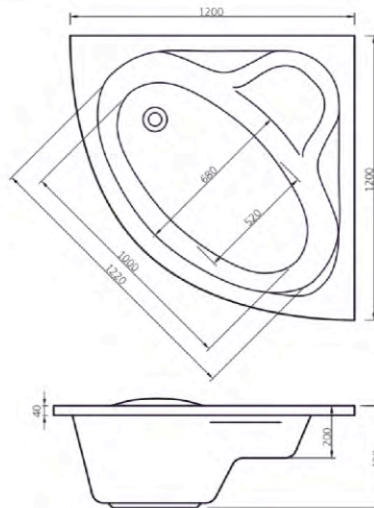

# NEW Idaho & Tennessee

1200 x 1200 • 1500 x 1000

- 1 - Idaho bath & panel = £543.60 Inc. VAT
- 2 - Tennessee bath & panel = £543.60 Inc. VAT

Idaho bath - see size options detailed right

Description	Dimensions	Exc. VAT	Inc. VAT
Idaho Superspec corner bath	1200 x 1200	£370.00	£444.00
Idaho panel only	1200 x 1200	£152.00	£182.40