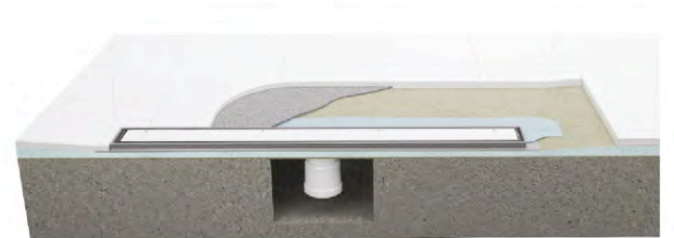

Linear pre-formed tray and drain laid directly onto a concrete floor.