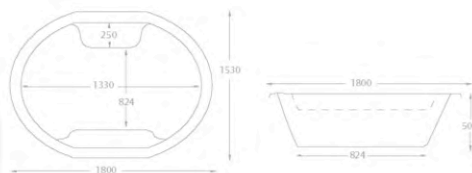

Standard spec

Description

Perla

Dimensions

1800 x 1530

Depth

500

Capacity (Ltrs)

600

Exc. VAT

£425.00

Inc. VAT

£510.00

Prices From

Exc. VAT
£866.00

Inc. VAT
£1,039.20