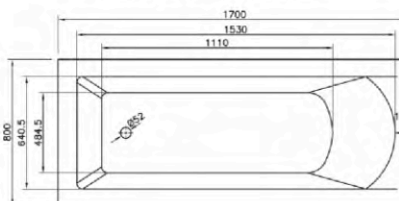

Eden, Kansas & **NEW** Dakota

1700 x 700 to 1700 x 800 • 1700 x 750 • 1200 x 700

- 1 - Eden bath from = £246.00 Inc. VAT
- 2 - Kansas bath & panel = £412.80 Inc. VAT
- 3 - Dakota bath = £165.60 Inc. VAT

Description	Dimensions	Exc. VAT	Inc. VAT
Eden	1700 x 700	£205.00	£246.00
Eden	1700 x 800	£235.00	£282.00

Whirlpool Options Available
See p112 - 121

Description	Dimensions	Exc. VAT	Inc. VAT
Kansas bath only	1700 x 750	£212.00	£254.40
Kansas panel	1700 x 750	£132.00	£158.40
Bath Total		£344.00	£412.80

Whirlpool Options Available
See p112 - 121

Description	Dimensions	Exc. VAT	Inc. VAT
Dakota bath only	1200 x 700	£138.00	£165.60

1200 Bath

BATHS