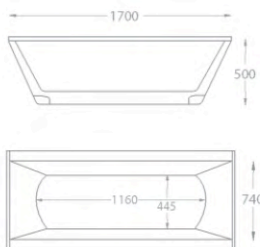

Alternative tap option:
Trio Cross-head Bath Filler
£96.00 Exc. VAT
£115.20 Inc. VAT

SUITABLE FOR
DECK-MOUNTED BRASSWARE

Warwick Bath	Dimensions L x W x H	Weight	Capacity (Ltr)	Compatible Wastes	Exc. VAT	Inc. VAT
Warwick freestanding bath, including feet	1700 x 740 x 620	55kg	285	ICW-04, ICW-07 & ICW-08	£940.00	£1,128.00

Waste options	Ref.	Exc. VAT	Inc. VAT
Standard bath p-trap	WT58	£5.11	£6.13
Exposed plug & chain bath waste with overflow	ICW-04	£80.00	£96.00
Exposed click-clack bath waste with overflow	ICW-07	£139.00	£166.80
Click-clack bath waste and overflow only	ICW-08**	£25.00	£30.00

** Only suitable if the bath is positioned against a wall