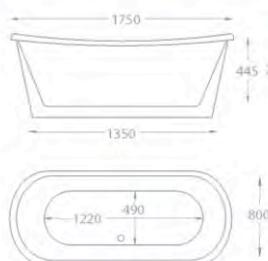

Duke Skirted Bath 1750 x 800