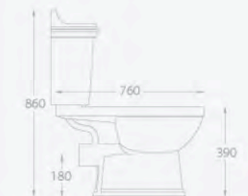

Total Suite Price £1,226.00 **Inc. VAT** £1,471.20

Also shown with:

	Ref.	Exc. VAT	Inc. VAT
Chrome pipe shrouds	CC36T	£150.00	£180.00
Mini Florence traditional rail	TR02-5	£227.00	£272.40
Options 40 Mirror - alternative sizes available on p266	19450	£49.00	£58.80

Also available:

Diana 1600 x 740 freestanding bath	QX-DIA1600	£404.00	£484.80
Edwardian basin monobloc inc. pop-up waste	GS9204	£67.00	£80.40

Alternative feet options:

Traditional chrome feet (set of 4)	QX-PETCP	£151.00	£181.20
Cast Iron Traditional feet in painted silver finish (set of 4)	QX-ROMFEET	£90.00	£108.00