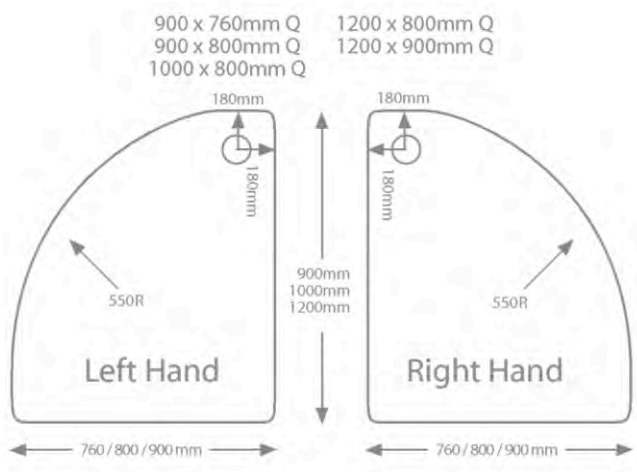

QX 80mm Universal Cast Stone Trays

5 Year guarantee on Trays