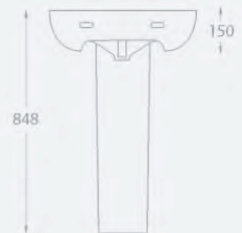

Bath options also available

Whirlpool

**Basin components**

	Ref.	Exc. VAT	Inc. VAT
Alaska 550 x 415 basin (1TH only)	ALA-ST01	£57.00	£68.40
Alaska pedestal	ALA-ST02	£18.00	£21.60
Alaska basin mono inc. click-clack waste	AL05CP	£64.00	£76.80