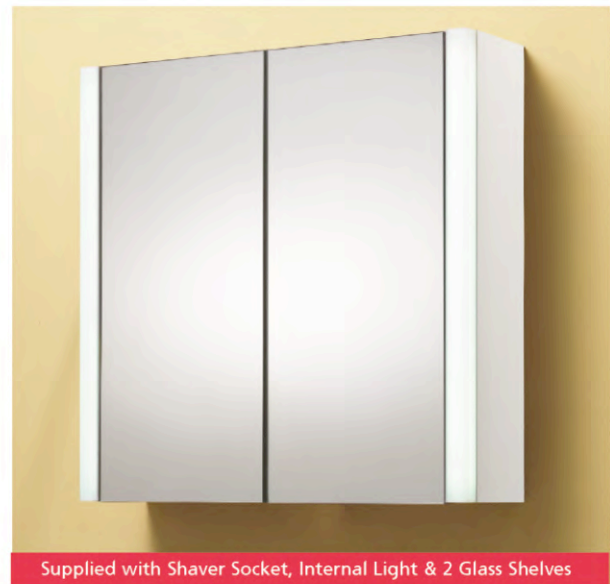

Supplied with Shaver Socket, Internal Light & 2 Glass Shelves

Monica 60 2-Door Mirrored Cabinet

Product	Dimensions	Ref.	Exc. VAT	Inc. VAT
Richmond 55 mirror with shelf & lights - gloss white	550 x 165 x 750	R55M	£100.00	£120.00
Richmond 65 mirrored cabinet with lights - gloss white	650 x 165 x 750	R65M	£138.00	£165.60
Richmond 75 mirrored cabinet with lights - gloss white	750 x 165 x 750	R75M	£146.00	£175.20
Richmond 105 mirrored cabinet with lights - gloss white	1050 x 165 x 750	R105M	£168.00	£201.60
Monica 50 1-door mirrored cabinet with integrated lights	500 x 160 x 600	M50CW	£302.00	£362.40
Monica 60 2-door mirrored cabinet with integrated lights	600 x 160 x 600	M60CW	£327.00	£392.40