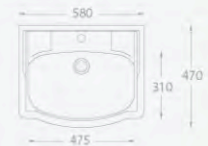

760mm Projection

WC components

	Ref.	Exc. VAT	Inc. VAT
Legend close coupled pan	LG-001	£102.00	£122.40
Legend close coupled cistern	LG-002	£66.00	£79.20
QX wood moulded seat*	SPT11WH	£20.00	£24.00

* Ebony soft close seat available	YHUF	£31.00	£37.20