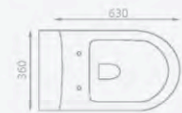

Bath options also available

Whirlpool

**Basin components**

	Ref.	Exc. VAT	Inc. VAT
Carolina 560 x 460 basin (1TH)	UKB-B501	£53.00	£63.60
Carolina pedestal	UKB-P501	£33.00	£39.60
Montana basin mono inc. click-clack waste	ASC-8182AW	£53.00	£63.60