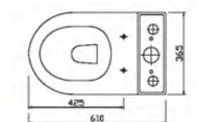

Bath components

Oregon 1850 x 850 freestanding bath with pre-fitted click-clack waste

Ref.	Exc. VAT	Inc. VAT
QX-ORE1850	£1,341.00	£1,609.20

Cameo 5 hole bath shower mixer with curved spout

B1055	£359.00	£430.80

Bath options also available

Whirlpool

Basin components

Oregon 560 x 440 basin (1TH only)

Ref.	Exc. VAT	Inc. VAT
OR-B115-1	£93.00	£111.60

Ohio/Oregon pedestal

OH-P102	£37.00	£44.40

Ohio basin mono inc. click-clack waste

OH05CP	£81.00	£97.20