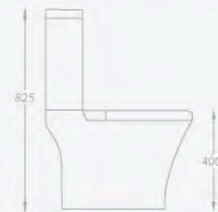

Bath components

	Ref.	Exc. VAT	Inc. VAT
Montana 1700 x 700 single ended bath	MON17/7	£205.00	£246.00
QX Plain 1700 MDF bath front panel - gloss white	163107	£91.00	£109.20
QX Plain 700 MDF bath end panel - gloss white	163101	£45.00	£54.00
Utah bath shower mixer	UT03CP	£139.00	£166.80
Ascent Square bath screen	QX139BSPSC	£222.00	£266.40
QX bath pop-up waste	SW1908	£28.00	£33.60

Bath options also available

Superspec Whirlpool

Basin components

	Ref.	Exc. VAT	Inc. VAT
Utah 560 x 450 basin (1TH)	UT-B126-1/2	£105.00	£126.00
Utah pedestal	UT-P125	£41.00	£49.20
Utah basin mono inc. click-clack waste	UT05CP	£81.00	£97.20

655mm Projection