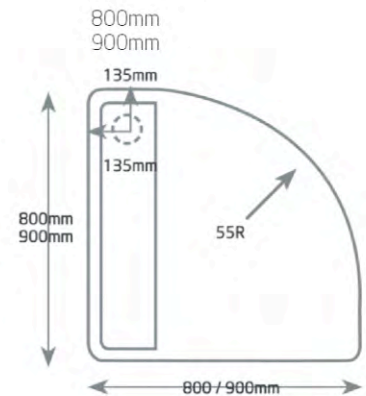

JT Natural trays

To order only

25 Year guarantee on Trays

COLOUR AVAILABILITY - NOTE: Final colour finish on the tray may vary from pictured image - samples are available on request.

JTNATURAL

INFINITY WASTE

With an incredibly discreet profile of just 40mm, the JTNATURAL™ is the perfect blend of sleek wet room styling and shower tray practicality. Our commitment to manufacturing innovation results in a solid surface tray that is as strong as it is stylish.

- Available as square, rectangular and quadrants
- Choice of five stunning colours
- Linear panel concealing a standard 90mm waste outlet (waste not included)
- 12 size options
- 25-year guarantee

JT Natural Tray Size		Colour		White	
		Exc. VAT	Inc. VAT	Exc. VAT	Inc. VAT
800 x 800	40mm solid surface tray, with Linear waste	£317.00	£380.40	£267.00	£320.40
900 x 900	40mm solid surface tray, with Linear waste	£393.00	£471.60	£331.00	£397.20
1000 x 800	40mm solid surface tray, with Linear waste	£487.00	£584.40	£411.00	£493.20
1000 x 900	40mm solid surface tray, with Linear waste	£516.00	£619.20	£424.00	£508.80
1200 x 760	40mm solid surface tray, with Linear waste	£550.00	£660.00	£463.00	£555.60
1200 x 800	40mm solid surface tray, with Linear waste	£550.00	£660.00	£463.00	£555.60
1200 x 900	40mm solid surface tray, with Linear waste	£550.00	£660.00	£463.00	£555.60
1400 x 900	40mm solid surface tray, with Linear waste	£629.00	£754.80	£530.00	£636.00
1500 x 760	40mm solid surface tray, with Linear waste	£629.00	£754.80	£545.00	£654.00
1600 x 800	40mm solid surface tray, with Linear waste	£707.00	£848.40	£596.00	£715.20
800 quad	40mm solid surface tray, with Linear waste	£317.00	£380.40	£267.00	£320.40
900 quad	40mm solid surface tray, with Linear waste	£393.00	£471.60	£331.00	£397.20