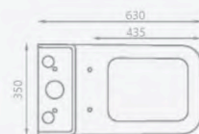

630mm Projection

WC components

	Ref.	Exc. VAT	Inc. VAT
Cornell close coupled pan & soft close seat	CO-W125	£220.00	£264.00
Cornell close coupled cistern & fittings	CO-T125	£80.00	£96.00

Total Suite price £2,016.00 Inc. VAT £2,419.20

Also shown with:

	Ref.	Exc. VAT	Inc. VAT
Options 60 mirror - 600 x 740	19309	£63.00	£75.60
Royal Bajan chrome towel rail - alternative sizes available on p284	ROY10X6	£262.00	£314.40