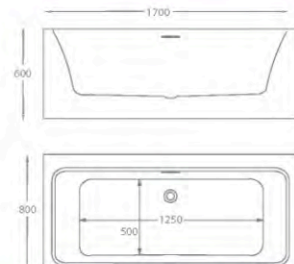

Romeo Bath 1700 x 750

Diana Traditional Slipper Bath 1600 x 740

Diana Traditional Slipper Bath 1700 x 750

Harvard Traditional Bath 1700 x 750

Aston Freestanding Bath 1800 x 800

Oxford Traditional Bath 1700 x 750