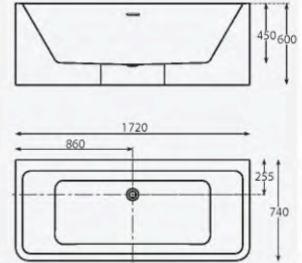

# Utah Back-to-Wall

25 Year guarantee on ceramics

**Bath components**

- Utah 1720 x 740 one-piece freestanding bath
- Utah bath filler - chrome
- QX bath pop-up waste

Ref.	Exc. VAT	Inc. VAT
CE11009	£1,625.00	£1,950.00
UT04CP	£114.00	£136.80
SW1908	£28.00	£33.60