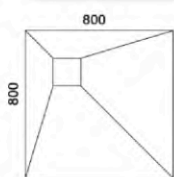

For trays with corner waste - Waste is positioned 210mm from the edge of the tray to the centre of the waste.

Rotate tray base for best waste position

Trays can be trimmed on site to exact requirement

Square Shower Base for Square Drain - Offset Waste Description	Dimension (mm)	Thickness at Edge (mm)	Square Drain size (mm)	Exc. VAT	Inc. VAT
Square tray, shower base	800 x 800	20	120 x 120	£109.00	£130.80
Square tray, shower base	900 x 900	20	120 x 120	£141.00	£169.20
Square tray, shower base	1000 x 1000	30	120 x 120	£192.00	£230.40
Square tray, shower base	1200 x 1200	30	120 x 120	£276.00	£331.20
Rectangular Shower Base for Square Drain - Centre Waste Description	Dimension (mm)	Thickness at Edge (mm)	Square Drain size (mm)	Exc. VAT	Inc. VAT
Rectangular tray, shower base	1200 x 900	30	150 x 150	£188.00	£225.60
Rectangular tray, shower base	1400 x 900	30	150 x 150	£218.00	£261.60
Rectangular tray, shower base	1500 x 900	30	150 x 150	£234.00	£280.50
Rectangular tray, shower base	1600 x 800	30	150 x 150	£223.00	£267.60
Rectangular tray, shower base	1700 x 800	30	150 x 150	£238.00	£285.60
Square drains including flange, membrane and trap Description	Drain Size (mm)			Exc. VAT	Inc. VAT
Pure, square drain - for Square tray	120 x 120			£109.00	£130.80
Zonda, square drain - for Square tray	120 x 120			£109.00	£130.80
Mistral, square drain - for Square tray	120 x 120			£109.00	£130.80
Zonda, square drain - for Rectangular trays	150 x 150			£134.00	£160.80
Pure, square drain - for Rectangular trays	150 x 150			£134.00	£160.80
Mistral, square drain - for Rectangular trays	150 x 150			£134.00	£160.80
Shower Base Sealing Kit - see p193 for full kit details				£112.00	£134.40