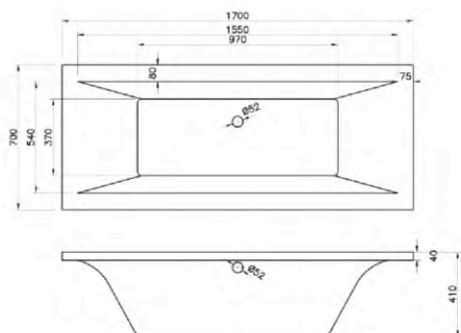

Selection of bath panels available: p110-111