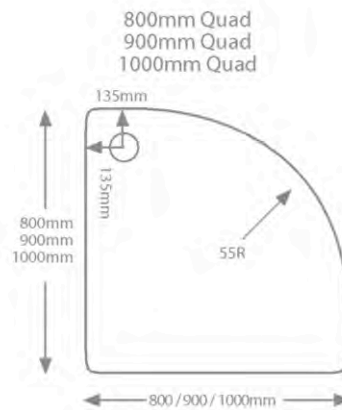

TRAYS

Ref.	Exc VAT	Inc VAT
QX Ascent 90mm shower trap and removable waste WFS48TCP	£13.00	£15.60