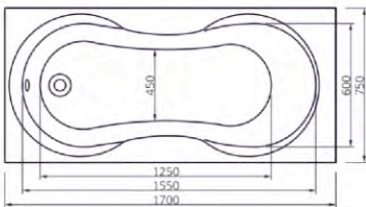

Bath height 420mm (exc. feet)