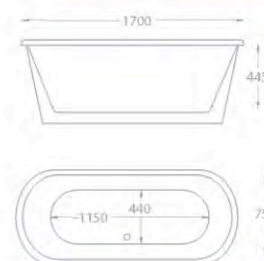

Stanford Skirted Bath 1700 x 750