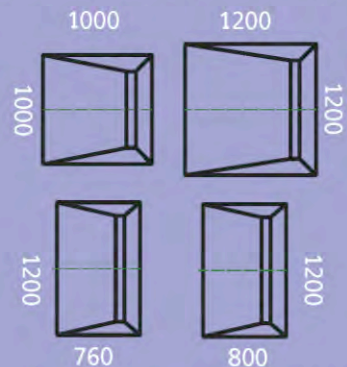

Linear Drain 700, 800 & 900mm

Waste is positioned 192mm from the edge of the tray to the centre of the waste.