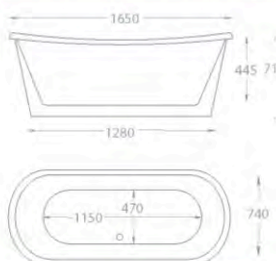

Duke Skirted Bath 1650 x 740