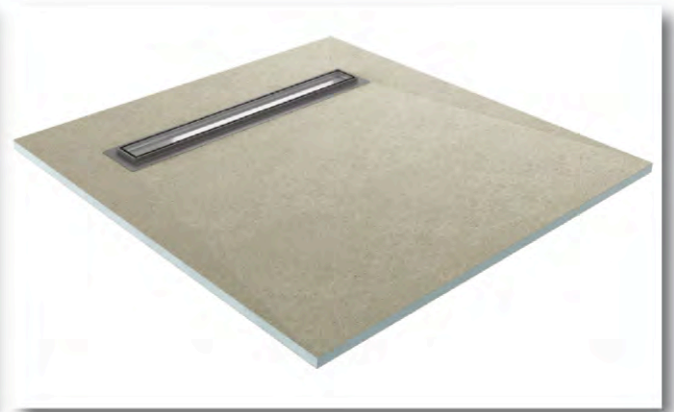

QX Ascent Linear Wetroom Trays

Preformed Wetroom shower base

10 Year guarantee on Ascent Wetroom Trays

Installation

- Ascent Linear trays can be laid directly onto existing wooden or concrete floors but must be supported over it's entire area, including trap (see diagram).
- Wooden floors can be lowered by 'underboarding'. Removing the existing floor boards, fixing battens and plywood finishing level with the top of the joists.
- If the linear tray is to be laid onto the existing floor boards, they must be in good condition and must be screwed down at very close centres.
- When the linear tray is laid onto a concrete floor, the surface below the wetroom shower base must be perfectly flat, with a channel for the trap and waste pipe.
- Care must be taken, when preparing the slopes to the drain in all applications.

Trays can be trimmed on site to exact requirement

WETROOMS