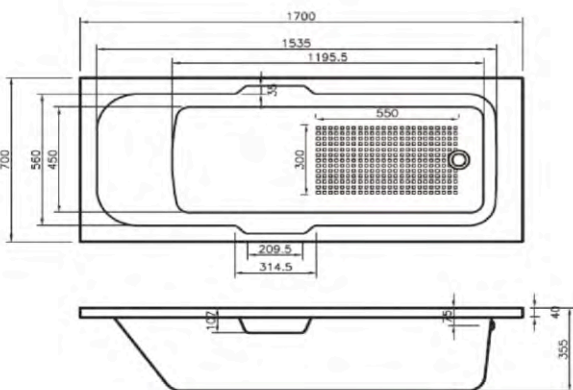

Carolina & Virginia

1400 x 700 to 1700 x 700 • 1700 x 700 & 1700 x 800

1 - Carolina bath = £165.60 Inc. VAT
2 - Virginia bath from = £220.80 Inc. VAT

Carolina Single ended bath - see size options detailed right

Description	Dimensions	Exc. VAT	Inc. VAT
Carolina	1400 x 700	£138.00	£165.60
Carolina	1500 x 700	£138.00	£165.60
Carolina	1600 x 700	£138.00	£165.60
Carolina	1700 x 700	£138.00	£165.60

*Also see 1800 Carmen option on P96

Whirlpool Options Available
See p112 - 121

Virginia Twin Grippped with Anti-slip base - see size options detailed right

With Anti-Slip Base

Description	Dimensions	Exc. VAT	Inc. VAT	Exc. VAT	Inc. VAT
Virginia Twin Grippped	1700 x 700	£184.00	£220.80	£240.00	£288.00
Virginia Twin Grippped	1700 x 800	£216.00	£259.20	-	-

Selection of bath panels available: p110-111

Whirlpool Options Available
See p112 - 121