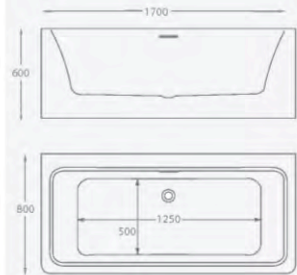

Basin components

Aston 550 x 450 basin (1TH only)

Aston pedestal

Opal basin mono inc. click-clack waste

Ref.	Exc. VAT	Inc. VAT
AST-SU01	£82.00	£102.50
AST-SU02	£41.00	£51.25
ASC-8622W	£61.00	£76.25