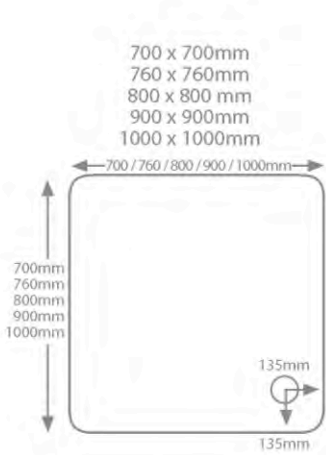

TRAYS

Ref.	Exc VAT	Inc VAT
QX Ascent 90mm shower trap and removable waste WFS48TCP	£13.00	£15.60