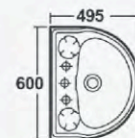

**Basin components**

	Ref	Exc VAT	Inc VAT
Mirabelle Cottage 600 x 495 basin (1 or 2TH)	MIR-102/122	£72.00	£86.40
Mirabelle Cottage pedestal	MIR-103	£24.00	£28.80
Edwardian long spout basin taps	GS9201	£45.00	£54.00