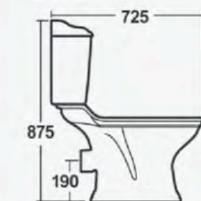

Total Suite price £824.00 (Exc VAT) / £988.80 (Inc VAT)

Also available:

	Ref	Exc VAT	Inc VAT
Mirabelle Cottage 500 x 380 cloakroom basin (1 or 2TH)*	MIR-104/124	£42.00	£50.40

* Cloakroom basin can be wall-mounted with a bottletrap or installed with the Mirabelle pedestal

Also available:

Ceramic flush lever	105CP	£10.00	£12.00
QX Bottletrap - Chrome	SBT07	£25.00	£30.00
Edwardian basin mono inc. pop-up waste	GS9204	£67.00	£80.40