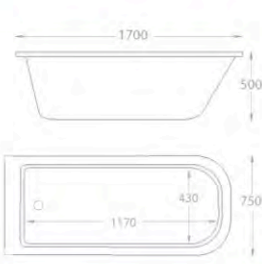

Harvard Traditional Bath 1700 x 750