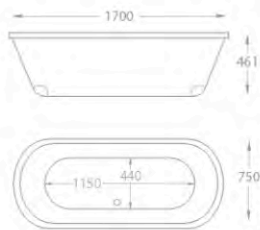

# Iconic Bath Specifications

**ICONIC  
BATHS**

BATHS

Cornell Contemporary bath 1650 x 790

Icon Bath 1750 x 830

Icon Bath 1900 x 830

Warwick Bath 1700 x 740

Romeo Bath 1500 x 750