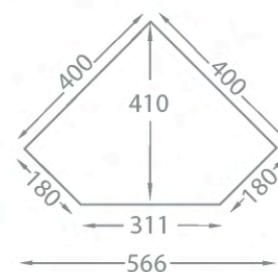

Ohio mini basin monobloc

Gloss White

Richmond corner combination

Richmond 1 door corner combination including base unit & resin basin

Dimensions

395 x 395 x 800
400 x 400

Richmond corner combination

Shown with

Richmond corner wall cabinet

316 x 316 x 650

Ohio mini basin monobloc

Ref.	Exc. VAT	Inc. VAT
COR40	£188.00	£225.60
CORCB	£100.00	£120.00
OHO06CP	£56.00	£67.20