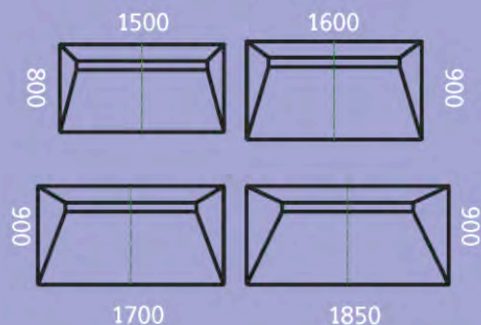

Linear Drain 1200mm

Waste is positioned 192mm from the edge of the tray to the centre of the waste.