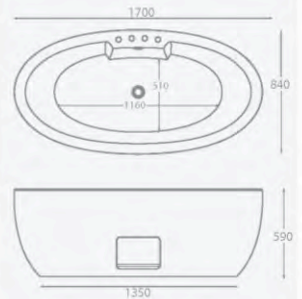

Furniture components

Opal 60 2-drawer wall-hung base unit - gloss white

Opal 60 curved basin

Opal basin mono inc. click-clack waste

Ref.	Exc. VAT	Inc. VAT
OP60BUW	£459.00	£573.75
OP60BAS	£96.00	£120.00
ASC-8622W	£61.00	£76.25