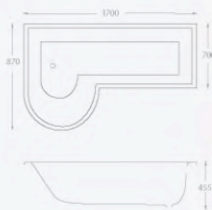

Screen also available without Towel Bar:
£129.00 Exc VAT
£154.80 Inc VAT

Superspec

Superspec 5mm acrylic bath reinforced to 8mm for additional strength, weight and rigidity, including an encapsulated base board.

Description	Dimensions	Depth	Capacity (Ltrs)	Superspec		Other	
				Exc. VAT	Inc. VAT	Exc. VAT	Inc. VAT
Discovery bath (handed)	1700 x 700 (870 max)	455	240	£357.00	£428.40	£800.00	£960.00
Discovery shower screen (handed)	1400 (high)			£169.00	£202.80	£169.00	£202.80
Discovery front panel	1700			£115.00	£138.00	£115.00	£138.00
Discovery end panel	700			£78.00	£93.60	£78.00	£93.60
Total				£719.00	£862.80	£1,162.00	£1,394.40