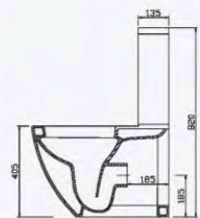

Total Suite price	£2,347.00	£2,933.75

Also shown with:

Kansas 600 x 800 mirror with integrated LED light strips

Opal 1200 x 500 rail - chrome

Ref.	Exc. VAT	Inc. VAT
ASC6806-80	£174.00	£217.50
OPA-12X5	£254.00	£317.50