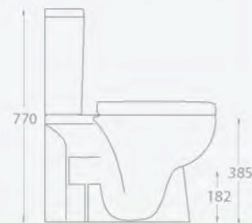

Bath options also available

Whirlpool

**Basin components**

	Ref.	Exc. VAT	Inc. VAT
Eden 50 base unit - 490 x 345 - gloss white	ED50W	£108.00	£129.60
Eden 50 curved resin basin - 500 x 350	ED50BS	£112.00	£134.40
Ohio basin mono inc. click-clack waste	OH05CP	£81.00	£97.20