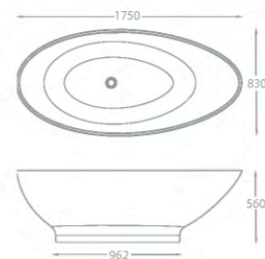

# Icon Bath

1750 x 830 & 1900 x 830

**ICONIC  
BATHS**

1 - Icon contemporary freestanding bath  
= from £1,454.40 Inc. VAT

1) Icon contemporary freestanding bath with integral overflow

Top edge thickness of 15mm consisting of acrylic with resin and fibreglass reinforcement.