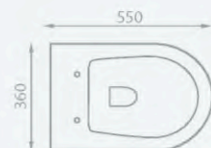

550mm Projection

WC components

	Ref.	Exc. VAT	Inc. VAT
Carolina back-to-wall pan & soft close seat	UKB-W502	£120.00	£144.00

Total Suite price £1,832.00 **Inc. VAT** £2,198.40

Also shown with:

	Ref.	Exc. VAT	Inc. VAT
2 x Q-Line 30 wall unit** - walnut - Reversible	QWU30	£202.00	£242.40
Q-Line 60 sliding mirrored cabinet - walnut	QSLM60	£190.00	£228.00
Gemini 600 x 400 rail - chrome - alternative sizes available on p286	GEM-6X4	£166.00	£199.20
Utah double corner basket - chrome	KBK-004-002	£61.00	£73.20

** Price includes 2 x Q-Line Handles (combination pictured with Long Bow handles - QHLE43)

Also Available:

	Ref.	Exc. VAT	Inc. VAT
Ohio mini basin monobloc inc click-clack waste	OH06CP	£56.00	£67.20