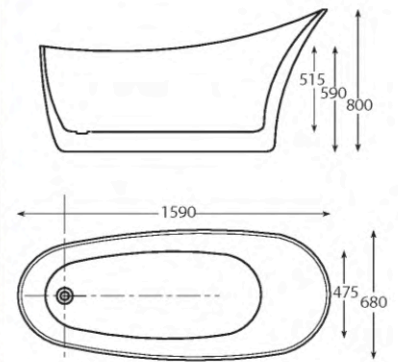

# Portobello & Harrow One-Piece Baths

1590 x 680

1700 x 700

**ICONIC  
BATHS**

1 - Portobello bath = £1,569.60 Inc. VAT  
2 - Harrow bath = £1,719.60 Inc. VAT

1) Portobello one-piece freestanding bath including click-clack waste