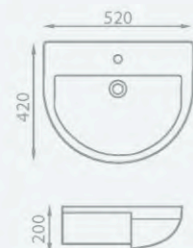

550mm Projection

WC components

	Ref.	Exc. VAT	Inc. VAT
Carolina back-to-wall pan & soft close seat	UKB-W502	£120.00	£144.00

Total Suite price £1,832.00 **Inc. VAT** £2,198.40

Also shown with:

	Ref.	Exc. VAT	Inc. VAT
2 x Q-Line 30 wall unit** - walnut - Reversible	QWU30	£202.00	£242.40
Q-Line 60 sliding mirrored cabinet - walnut	QSLM60	£190.00	£228.00
Gemini 600 x 400 rail - chrome - alternative sizes available on p286	GEM-6X4	£166.00	£199.20
Utah double corner basket - chrome	KBK-004-002	£61.00	£73.20

** Price includes 2 x Q-Line Handles (combination pictured with Long Bow handles - QHLE43)

Also Available:

	Ref.	Exc. VAT	Inc. VAT
Ohio mini basin monobloc inc click-clack waste	OH06CP	£56.00	£67.20