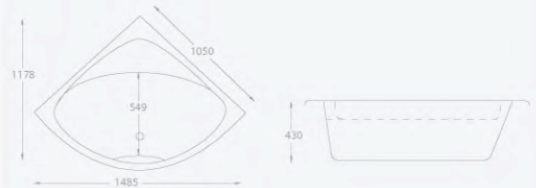

# Solo & Colorado

1050 x 1050 • 1400 x 1400

plexicor

1 - Solo bath & panel = £424.80 Inc. VAT  
 2 - Colorado bath & panel = £475.20 Inc. VAT

1) Solo bath

2) Colorado bath

Panel Height: 540mm