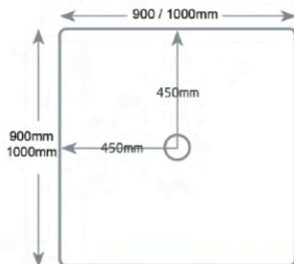

JTNATURAL™ LINEAR

900 x 900mm
1000 x 1000mm