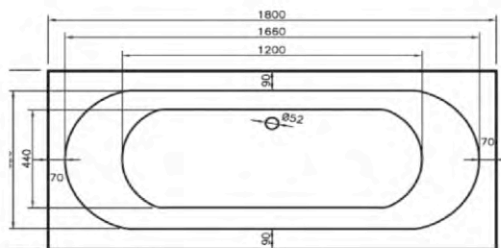

Bath height 410mm (exc. feet)

Arizona Double ended bath - see size options detailed right