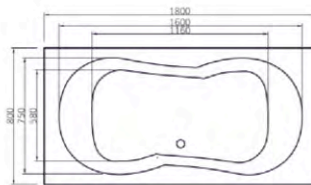

Bath Height: 440mm (exc. feet)

Whirlpool Options Available
See p112 - 121

Selection of bath panels available: p110-111