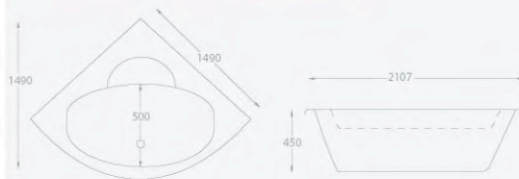

2) Elegancia Corner bath pictured above left hand