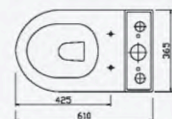

Total Suite price	£2,347.00	£2,933.75

Also shown with:

Kansas 600 x 800 mirror with integrated LED light strips

Opal 1200 x 500 rail - chrome

Ref.	Exc. VAT	Inc. VAT
ASC6806-80	£174.00	£217.50
OPA-12X5	£254.00	£317.50