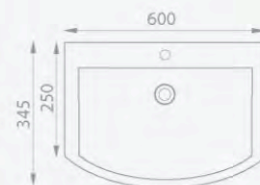

WC components

	Ref.	Exc. VAT	Inc. VAT
Opal back-to-wall pan & soft close seat	OP-W252R	£242.00	£290.40