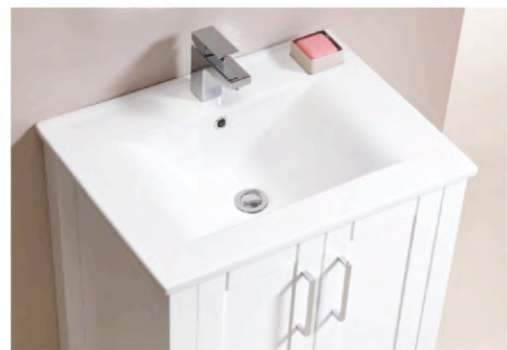

Arizona 60 Ceramic Basin

Matt White

Deco 60 Combination	Dimensions	Ref.	Exc. VAT	Inc. VAT
Deco 60 2-door, 1-drawer base unit	590 x 455 x 800	DEC60BUMW	£468.00	£561.60
Monica 60 high quality composite basin*	600 x 460	M60BS	£96.00	£115.20
Deco 60 Combination total			£564.00	£676.80

Also Suitable for*

Arizona 60 ceramic basin - 1TH	600 x 465	AR60BAS	£89.00	£106.80

Also shown with

Virginia mirror with intergrated LED lights	500 x 800	ASC4805-50	£156.00	£187.20
Grosvenor basin mono inc. click-clack waste	-	ASC-8492W	£59.00	£70.80