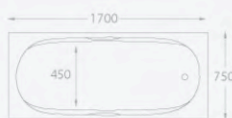

# Hadrian Cottage & Royale

1700 x 700 • 1700 x 750

1 - Hadrian Cottage bath = £222.00 Inc. VAT  
 2 - Royale bath = £406.80 Inc. VAT

plexicor

1) Hadrian Cottage bath

2) Royale bath