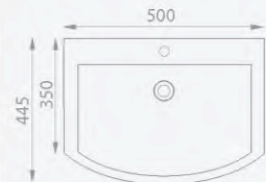

Bath options also available

Whirlpool

**Basin components**

	Ref.	Exc. VAT	Inc. VAT
Eden 50 base unit - 490 x 345 - gloss white	ED50W	£108.00	£129.60
Eden 50 curved resin basin - 500 x 350	ED50BS	£112.00	£134.40
Ohio basin mono inc. click-clack waste	OH05CP	£81.00	£97.20