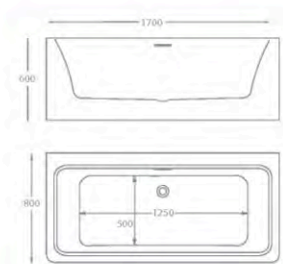

Romeo Bath 1700 x 750

Diana Traditional Slipper Bath 1600 x 740

Diana Traditional Slipper Bath 1700 x 750

Harvard Traditional Bath 1700 x 750

Aston Freestanding Bath 1800 x 800

Oxford Traditional Bath 1700 x 750