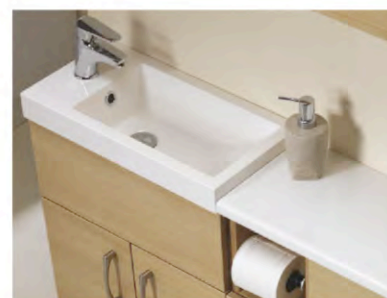

# Q-Line Modular Furniture

Available in White Gloss, Walnut, Oak and Textured White Finishes  
Depth options 350mm and 250mm Slimline

Q-Line 1200 Slimline Combination Oak

Q-Line 50 Slimline resin basin

- 1 1) Q-Line Bow Handle Code: QHLE42
- 2 2) Q-Line Long Bow Handle Code: QHLE43
- 3 3) Q-Line Curved Bar Handle Code: QHLE44
- 4 4) Q-Line Curved Slim Handle Code: QHLE76
- 5 5) Q-Line Round Brushed Chrome Handle Code: QHLE83