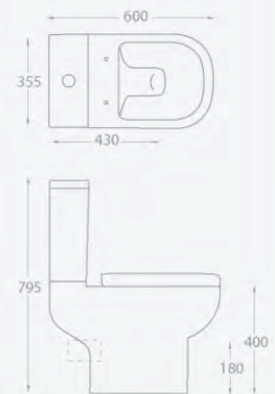

Total Suite price £826.00 Inc. VAT £991.20

Also shown with:

	Ref.	Exc. VAT	Inc. VAT
Options 40 mirror - alternative sizes available on p266	19450	£49.00	£58.80

Also available:

Virginia 1700 x 800 bath with grips and anti-slip base		£216.00	£259.20