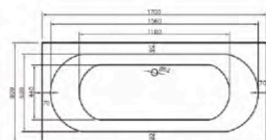

# Alaska

25 Year guarantee on ceramics

**Bath components**

	Ref.	Exc. VAT	Inc. VAT
Alaska 1700 x 700 double ended bath	ALSK17/7	£205.00	£246.00
QX Plain 1700 MDF bath front panel - gloss white	163107	£91.00	£109.20
QX Plain 700 MDF bath end panel - gloss white	163101	£45.00	£54.00
Ohio 2TH bath filler	OHO4CP	£87.00	£104.40
QX bath pop-up waste	SW1908	£28.00	£33.60
Ascent half sail bath screen	QX110B5P5C	£169.00	£202.80
Genesis modern manual shower valve (Req. 1.5 bar)	ASCOT03	£28.00	£33.60
Ohio round shower head	FLS-8002C	£37.00	£44.40
Ohio shower head fixing arm	FLS-801C	£31.00	£37.20