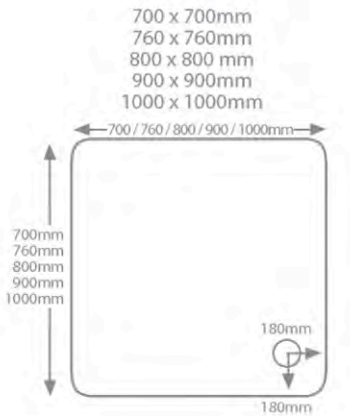

QX 80mm Universal Cast Stone Trays

5 Year guarantee on Trays