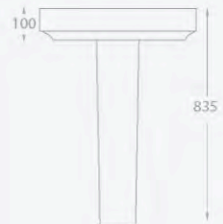

600mm Projection

WC components

	Ref.	Exc. VAT	Inc. VAT
Aston close coupled pan only	AST-SU06	£174.00	£208.80
Aston close coupled cistern & fittings	AST-SU04	£61.00	£73.20
Aston soft close seat	AST-SU07	£65.00	£78.00