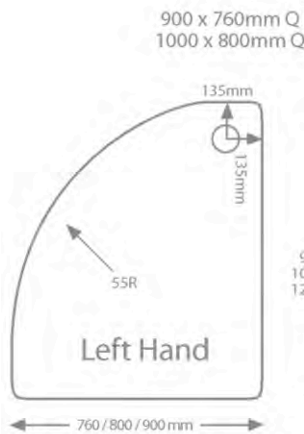

TRAYS

Ref.	Exc VAT	Inc VAT
QX Ascent 90mm shower trap and removable waste WFS48TCP	£13.00	£15.60