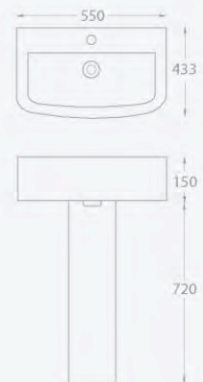

Also available:

	Ref.	Exc. VAT	Inc. VAT
Montana 550 x 433 semi-recessed basin (1TH only)	MON-TI11	£106.00	£127.20
Montana back-to-wall pan only	MON-TI05	£166.00	£199.20
Montana soft close seat	MON-TI07	£58.00	£69.60