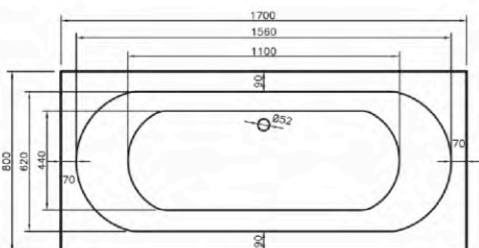

Bath height 410mm (exc. feet)