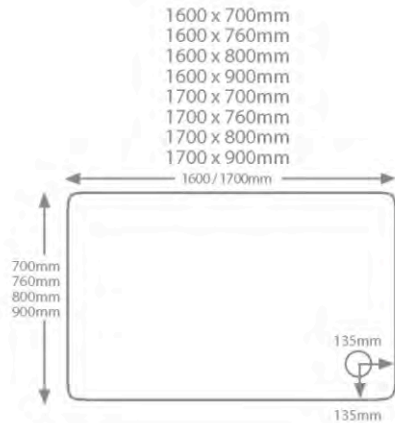

TRAYS

Ref.	Exc VAT	Inc VAT
QX Ascent 90mm shower trap and removable waste WFS48TCP	£13.00	£15.60