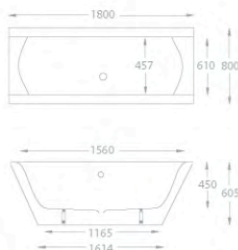

# Elegancia with Skirt

1700 x 800 & 1800 x 800

1 - Elegancia bath with skirt = from £736.80 Inc. VAT

plexifor

BATHS

Whirlpool options available

Superspec

1) Elegancia bath with skirt