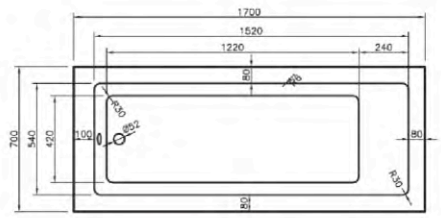

Bath height 420mm (exc. feet)

Nevada Double ended bath - see size options detailed right