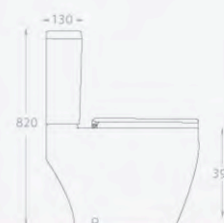

Total suite price		£2,252.00	£2,702.40

Also shown with

	Ref.	Exc. VAT	Inc. VAT
Vermont 580 x 405 basin (1TH only)	VER-2902	£108.00	129.60
Vermont pedestal	VER-2904	£49.00	£58.80

Also available

Vermont basin mono inc. click-clack waste	VE01CP	£82.00	£98.40
Vermont bath filler	VE02CP	£132.00	£158.40
Eden 1200 3-door mirrored cabinet - white gloss	ED120MCW	£198.00	£237.60