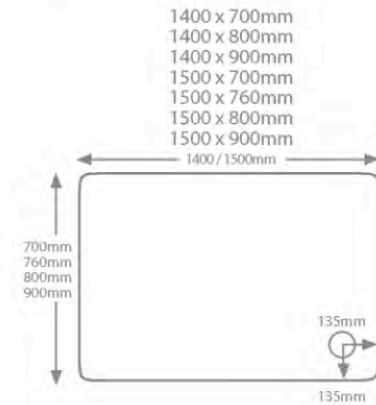

TRAYS

Ref.	Exc VAT	Inc VAT
QX Ascent 90mm shower trap and removable waste WFS48TCP	£13.00	£15.60