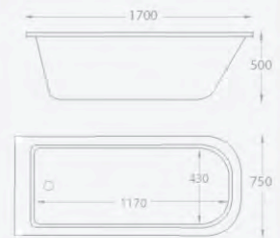

Also available:

	Ref.	Exc. VAT	Inc. VAT
Montana 550 x 433 semi-recessed basin (1TH only)	MON-TI11	£106.00	£127.20
Montana back-to-wall pan only	MON-TI05	£166.00	£199.20
Montana soft close seat	MON-TI07	£58.00	£69.60