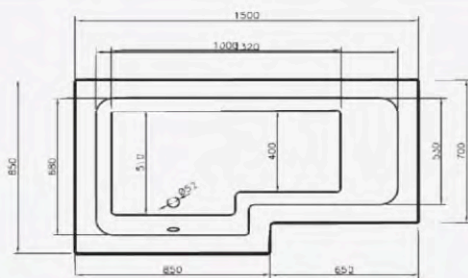

Whirlpool options available

Bath height 410mm (exc. feet)

Bath height 410mm (exc. feet)

**NEW Wooden Panel Options Available on P111**

Description	Dimensions	Exc. VAT	Inc. VAT	Exc. VAT	Inc. VAT
Vermont Shower Bath - available LH or RH	1500 x 700 (850 max)	£217.00	£260.40	-	-
Vermont front panel	1500	£81.00	£97.20	-	-
Vermont end panel	700	£46.00	£55.20	-	-
Elegancia shower bath screen (including towel rail)		£311.00	£373.20	-	-
<b>Total</b>		<b>£655.00</b>	<b>£786.00</b>	-	-