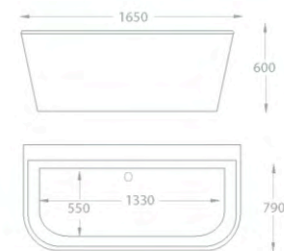

Top edge thickness of 15mm consisting of acrylic with resin and fibreglass reinforcement.

Cornell Contemporary Bath	Dimensions L x W x H	Weight	Capacity (Ltr)	Compatible Wastes	Exc. VAT	Inc. VAT
Cornell freestanding bath	1650 x 790 x 600	55kg	295	Pre-fitted with click-clack bath waste	£1,176.00	£1,411.20
<b>Pictured with</b>				<b>Ref.</b>	<b>Exc. VAT</b>	<b>Inc. VAT</b>
Vermont bath filler				VE02CP	£132.00	£158.40
<b>Also featuring</b>						
Cornell basin (1TH) with integral overflow	Dimensions 550 x 400			<b>Ref.</b> QX-COR550	<b>Exc. VAT</b> £196.00	<b>Inc. VAT</b> £235.20
Must be used with QX Click-clack Mushroom waste				AC2233A	£17.00	£20.40