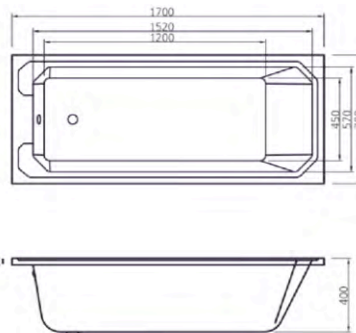

Bath height 410mm (exc. feet)

Whirlpool  
Options  
Available  
See p112 - 121

Selection of  
bath panels  
available:  
p110-111

Washington bath - see size options detailed right

Description	Dimensions	Exc. VAT	Inc. VAT
Washington Superspec bath	1700 x 700	£267.00	£330.40