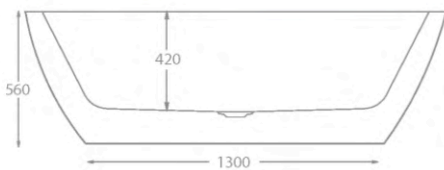

# Harmony bath

1800 x 800

**ICONIC  
BATHS**

1 - Harmony bath = £1,603.20 Inc. VAT

Harmony 1800 x 800 freestanding bath with pre-fitted click-clack waste

Bath overhead detailing tap ledge

Back of bath showing tap ledge and hidden pipework