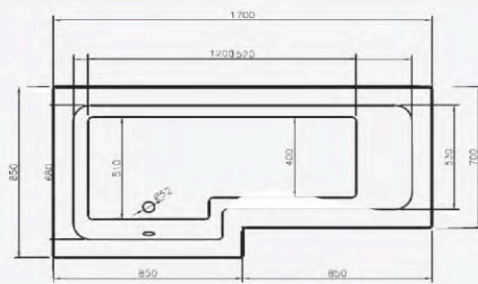

Whirlpool options available

Bath height 410mm (exc. feet)

Bath height 410mm (exc. feet)

**NEW Wooden Panel Options Available on P111**

Description	Dimensions	Exc. VAT	Inc. VAT	Exc. VAT	Inc. VAT
Vermont Shower Bath - available LH or RH	1500 x 700 (850 max)	£217.00	£260.40	-	-
Vermont front panel	1500	£81.00	£97.20	-	-
Vermont end panel	700	£46.00	£55.20	-	-
Elegancia shower bath screen (including towel rail)		£311.00	£373.20	-	-
<b>Total</b>		<b>£655.00</b>	<b>£786.00</b>	-	-