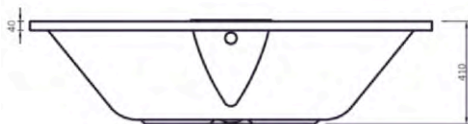

Bath Height: 440mm (exc. feet)