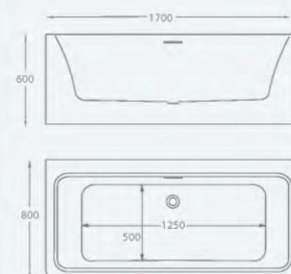

Bath also available

Whirlpool