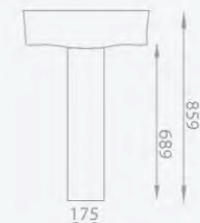

Ref.	Exc. VAT	Inc. VAT
QX-ORE1850	£1,341.00	£1,609.20

Cameo 5 hole bath shower mixer with curved spout

B1055	£359.00	£430.80
-------	---------	---------

Bath options also available

Whirlpool

**Basin components**