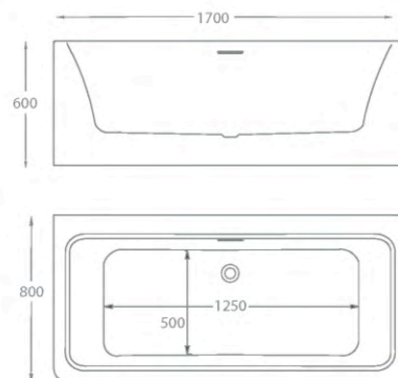

Dimensions

Aston freestanding bath	L x W x H	Weight	Capacity (Ltrs)	Exc. VAT	Inc. VAT
Aston freestanding bath with pre-fitted click-clack waste	1700 x 800	52kg	300	£1,376.00	£1,651.20

Pictured with:

Utah bath filler

Ref.

UT04CP	£114.00	£136.80

Bath Also Available

Aston 1700 x 800 freestanding bath with Option 5 Whirlpool System - £3,958.00 £4,947.50

System includes:

6 x Back Mini Jets • 6 x Foot Mini Jets • 6 x Water Jets at the base of the bath • Blue spa light