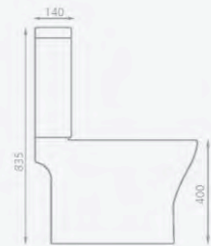

630mm Projection

WC components

	Ref.	Exc. VAT	Inc. VAT
Cornell close coupled pan & soft close seat	CO-W125	£220.00	£264.00
Cornell close coupled cistern & fittings	CO-T125	£80.00	£96.00

Total Suite price £2,016.00 Inc. VAT £2,419.20

Also shown with:

	Ref.	Exc. VAT	Inc. VAT
Options 60 mirror - 600 x 740	19309	£63.00	£75.60
Royal Bajan chrome towel rail - alternative sizes available on p284	ROY10X6	£262.00	£314.40