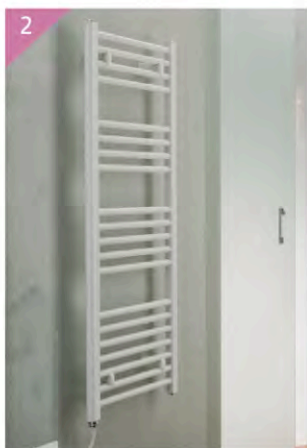

Dual Fuel Options

To provide dual use of your towel warmer from the central heating system in winter and with your electric element during the summer months.

- Simply select a rail suitable for installation of an electric element - highlighted with above logo.
- Select your choice of element based on the required Watt output and length of element (detailed below & opposite)
- Decide if you need a chrome T-piece, corner adaptor or Thermo Control Plate
- Arrange for a suitably qualified electrician to fit your electric towel rail having selected your appropriate valves for your application.

Electric Element Options

Electric elements, including chrome T piece

Adding an electric element to one of our QX rails gives you the flexibility of heating your rail electrically during the summer months, as well as operating as part of your central heating system in the winter.

Refer to the details of your specific radiator for recommended lengths and watt requirements