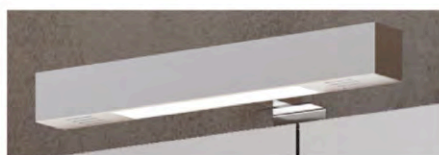

4) Denia light fitting

Product	Ref.
Denia light fitting	19724/20690
£43.00 Exc. VAT	£51.60 Inc. VAT