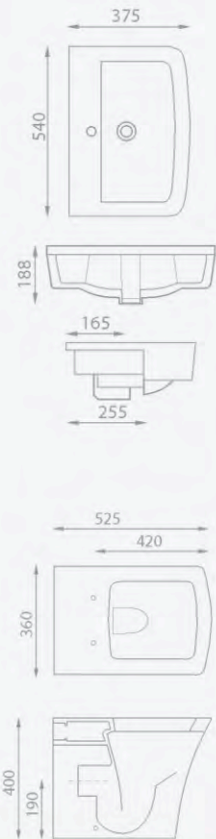

525mm Projection

WC components

- Utah back-to-wall pan & soft close seat

Ref.	Exc. VAT	Inc. VAT
UT-W226	£243.00	£291.60

Total suite price £2,643.00 £3,171.60

Also shown with:

	Ref.	Exc. VAT	Inc. VAT
Q-Line 60 recessed mirror unit - oak	QMIRR60	£118.00	£141.60
Royal Bajan 1200 x 500 rail - chrome - alternative sizes available on p284	ROY-12X5	£244.00	£292.80

Also Available:

Aston 1700 x 800 freestanding bath including waste	QX-AST1700	£1,376.00	£1,651.20