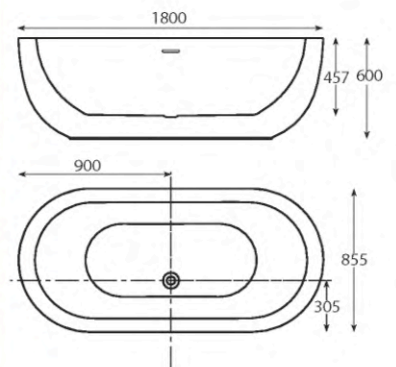

# Ohio One-Piece & Olympia One-Piece Baths

11800 x 800

1800 x 855

1 - Ohio bath = £1,838.40 Inc. VAT  
 2 - Olympia bath = from £1,340.40 Inc. VAT

**ICONIC  
BATHS**

BATHS

1) Ohio one-piece freestanding bath including click-clack waste