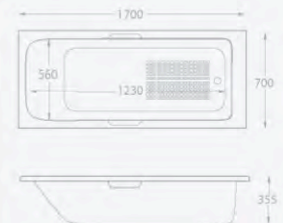

Bath options also available

Whirlpool