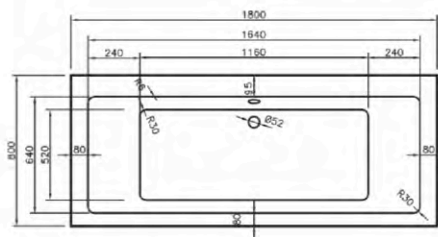

Bath height 420mm (exc. feet)