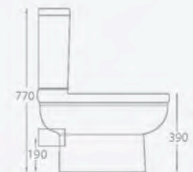

Bath options also available

Whirlpool

**Basin components**

	Ref.	Exc. VAT	Inc. VAT
Carolina 560 x 460 basin (1TH)	UKB-B501	£53.00	£63.60
Carolina pedestal	UKB-P501	£33.00	£39.60
Montana basin mono inc. click-clack waste	ASC-8182AW	£53.00	£63.60