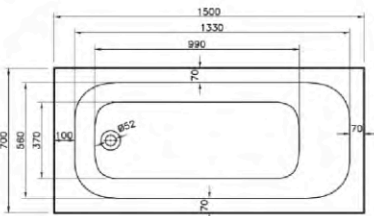

Bath height 400mm (exc. feet)