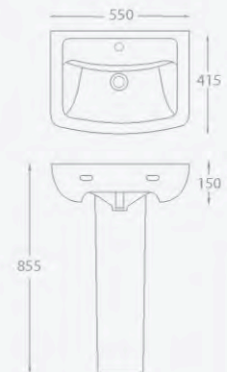

Bath options also available

Whirlpool

**Basin components**

	Ref.	Exc. VAT	Inc. VAT
Eden 550 x 415 basin (1TH only)	EDE-PU01	£57.00	£68.40
Eden pedestal	EDE-PU02	£18.00	£21.60
Alaska basin mono, inc click-clack waste	AL05CP	£64.00	£76.80