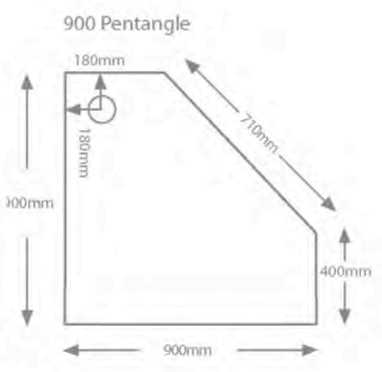

QX 80mm Universal Cast Stone Trays

5 Year guarantee on Trays