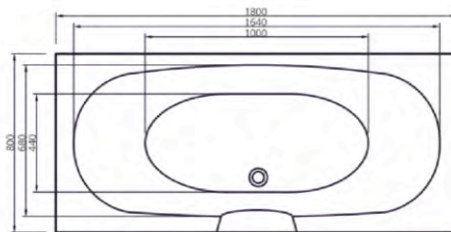

Whirlpool Options Available See p112 - 121