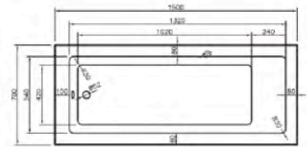

Utah

25 Year guarantee on ceramics