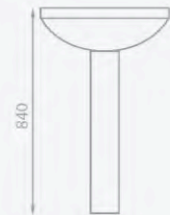

Bath options also available

Whirlpool

**Basin components**

	Ref.	Exc. VAT	Inc. VAT
Carolina 560 x 460 basin (1TH)	UKB-B501	£53.00	£63.60
Carolina pedestal	UKB-P501	£33.00	£39.60
Montana basin mono inc. click-clack waste	ASC-8182AW	£53.00	£63.60