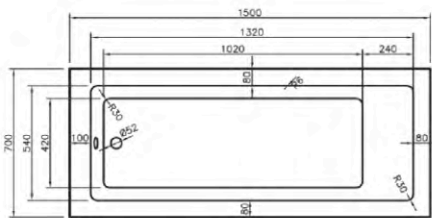

Bath height 420mm (exc. feet)