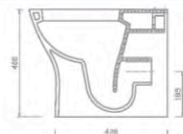

Cornell

QX

25 Year guarantee on ceramics

Shower Components

	Ref.	Exc. VAT	Inc. VAT
Ascent 1000 Walk-In Mystique Panel with chrome support bar	ASCWI44PSC	£396.00	£475.20
Ascent 900 Walk-In Panel - Plain	ASCWI33PSC	£340.00	£408.00
Genesis 1700 x 900 low profile stone tray	GEN17/9	£297.00	£356.40
Ascent 90mm shower waste	WFS48TCP	£13.00	£15.60
Ohio single outlet shower valve (controls 1 function)	SVR-1001-S	£278.00	£333.60
Ohio round shower head	FLS-8002C	£37.00	£44.40
Ohio shower head fixing arm	FLS-801C	£31.00	£37.20

Furniture Components

	Ref.	Exc. VAT	Inc. VAT
Eden 60 2 door base unit - gloss white 600 x 345	ED60W	£118.00	£141.60
Eden 60 curved resin basin - 600 x 350	ED60BS	£135.00	£162.00
Harmony basin mono inc. click-clack waste	ASC-8262W	£71.00	£85.20

630mm Projection

WC components

	Ref.	Exc. VAT	Inc. VAT
Cornell close coupled pan & soft close seat	CO-W125	£220.00	£264.00
Cornell close coupled cistern & fittings	CO-T125	£80.00	£96.00

Total Suite price £2,016.00 Inc. VAT £2,419.20

Also shown with:

	Ref.	Exc. VAT	Inc. VAT
Options 60 mirror - 600 x 740	19309	£63.00	£75.60
Royal Bajan chrome towel rail - alternative sizes available on p284	ROY10X6	£262.00	£314.40

Also available:

Cornell back-to-wall pan & soft close seat	CO-W225	£202.00	£242.40