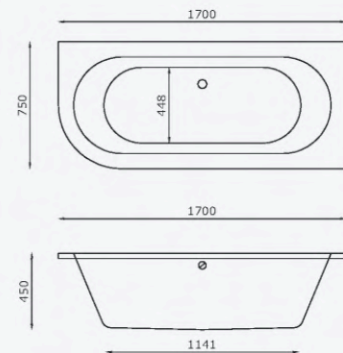

Superspec

Superspec 5mm acrylic bath reinforced to 8mm for additional strength, weight and rigidity, including an encapsulated base board.

Whirlpool options available

Superspec

1) Henley Offset bath & skirt shown left hand

Superspec

Exc. VAT	Inc. VAT
£571.00	£685.20

Prices From

Exc. VAT	Inc. VAT
£1,137.00	£1,364.40

Description	Dimensions	Depth	Capacity (Ltrs)
Henley offset bath & skirt, available LH* or RH	1700 x 750	450	230

Description	Ref.	Finish	Exc. VAT	Inc. VAT
QX bath pop-up waste	SW1908	Chrome	£28.00	£33.60
* Bath available Standard Spec (Limited Stock)			£505.00	£606.00