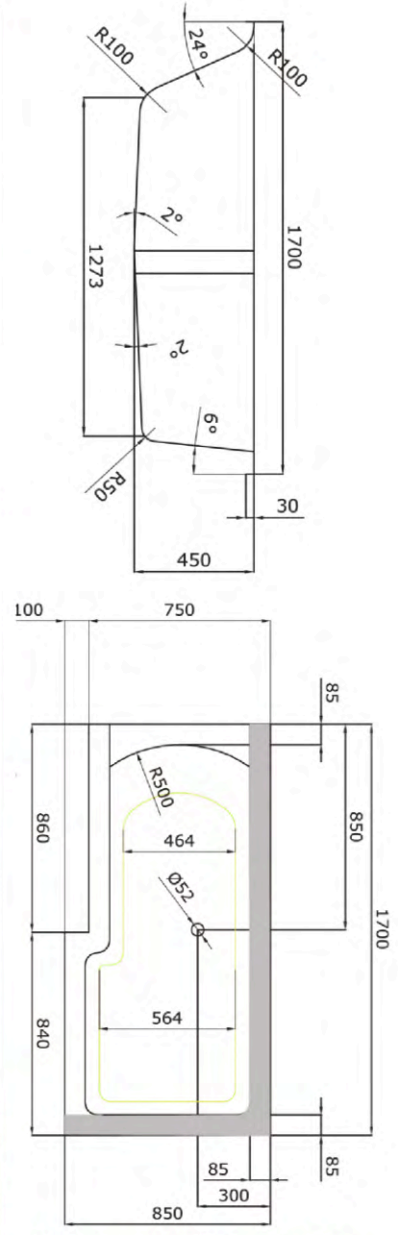

# Elegancia Shower Bath

1700 x 750 (850 max)

plexicor

1 - Elegancia Shower bath inc. bath screen, front & end panels = from £874.80 Inc. VAT

Shaded area is suitable for tap ledge  
Panel height = 555mm

1) Elegancia Shower bath & screen, left hand shown