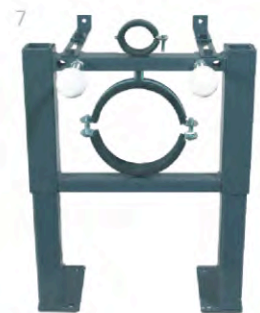

Suitable for Top or Front Flush

Soft Close seats

	Ref.	Exc. VAT	Inc. VAT
1 Wood Lux Soft Close Seat	20719569	£50.00	£60.00
2 Ebony soft close seat	YHUF	£31.00	£37.20

WC Seats

	Ref.	Exc. VAT	Inc. VAT
3 New Ebony seat	108051	£15.00	£18.00
4 QX moulded wood seat	SPT11WH	£20.00	£24.00
5 NEW Grosvenor wooden seat - only suitable for the Grosvenor back-to-wall pan on p58	GR-SEAT	£86.00	£103.20

Frames

	Ref. No.	Exc. VAT	Inc. VAT
6 QX WC frame with dual flush cistern (820H x 500W x 150-210D)	650020	£314.00	£376.80
QX flushing plate - chrome finish	227719	£52.00	£62.40
7 QX Pro 2 in 1 frame for WC and Bidet (280-4400H x 345W x 172.5-220D)	50717863	£187.00	£224.40

Swan-neck 90° WC pan connector - as pictured left
Right angled version also available

289271	£21.00	£25.20
289270	£18.00	£21.60

Flexible pan connector 300mm - 600mm adjustment

ZB38301DB	£17.00	£20.40