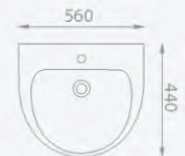

Bath components

Oregon 1850 x 850 freestanding bath with pre-fitted click-clack waste

Ref.	Exc. VAT	Inc. VAT
QX-ORE1850	£1,341.00	£1,609.20

Cameo 5 hole bath shower mixer with curved spout

B1055	£359.00	£430.80

Bath options also available

Whirlpool

Basin components

Oregon 560 x 440 basin (1TH only)

Ref.	Exc. VAT	Inc. VAT
OR-B115-1	£93.00	£111.60

Ohio/Oregon pedestal

OH-P102	£37.00	£44.40

Ohio basin mono inc. click-clack waste

OH05CP	£81.00	£97.20