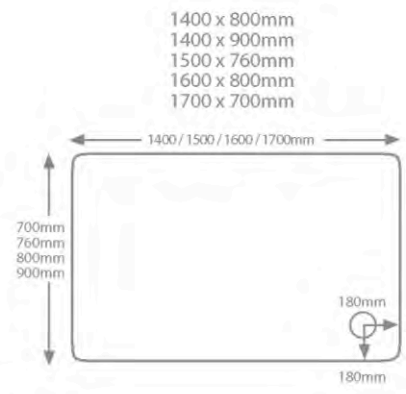

QX 80mm Universal Cast Stone Trays

5 Year guarantee on Trays