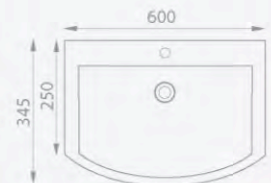

WC components

Opal rimless c/c pan & soft close seat

Opal close coupled cistern

Ref.	Exc. VAT	Inc. VAT
OP-W152R	£283.00	£353.75
OR-T151	£81.00	£101.25